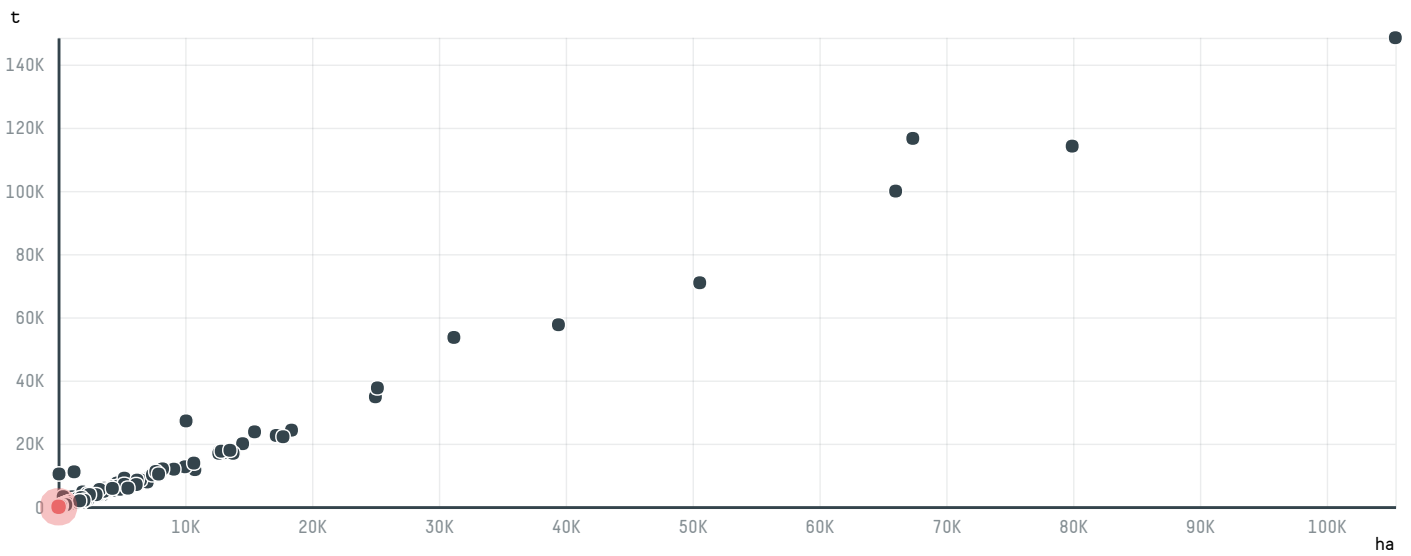

COMPARING COMPANIES IMPORTING COFFEE FROM BRAZIL IN 2015

Trase is a partnership between

In collaboration with

and many other organizations and individuals.

Donors

[Terms of Use](#) · [Privacy policy](#) · [Cookie policy](#) · [Contact us](#)

This website uses cookies to provide you with an improved user experience. By continuing to browse this site, you consent to the use of cookies and similar technologies. Please visit our [privacy policy](#) for further details.

I AGREE