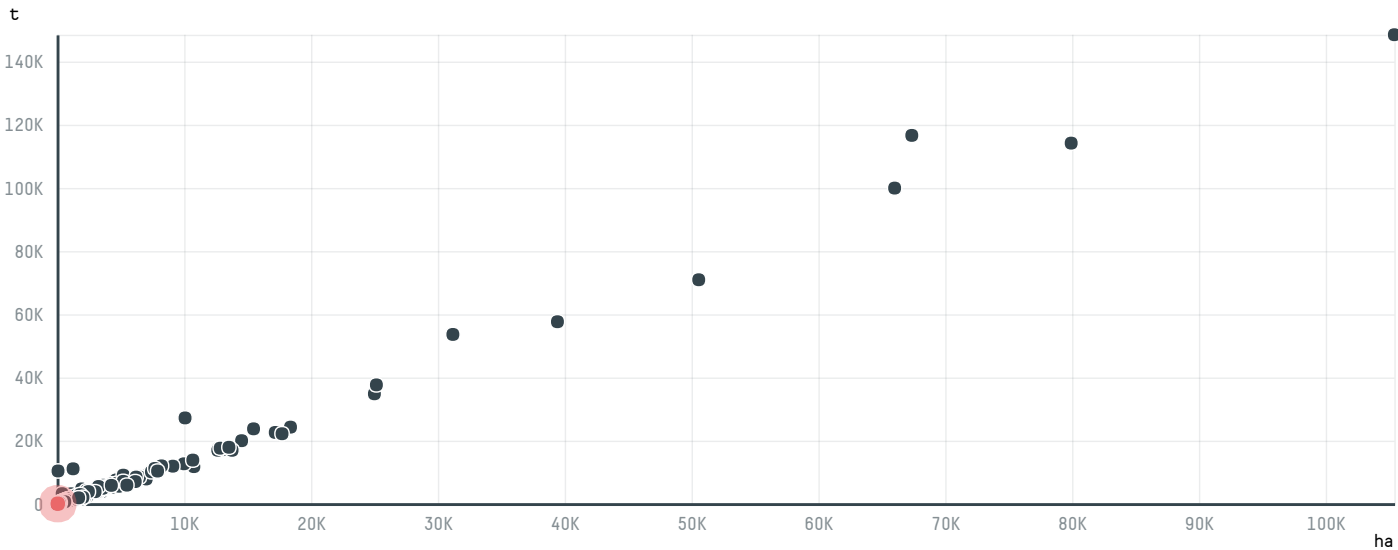

trase

BERNHARD ROTHFOS GMBH (S-26798-AA-930 SACAS)

ACTIVITY	COMMODITY	COUNTRY	YEAR
Importer	Coffee	Brazil	2015

BERNHARD ROTHFOS GMBH (S-26798-AA- 930 SACAS) was the 1066th largest importer of coffee from BRAZIL in 2015, accounting for 56 tons. As an importer, BERNHARD ROTHFOS GMBH (S-26798-AA- 930 SACAS) sources from 4 municipalities, or 0% of the coffee production municipalities. The main destination of the coffee imported by BERNHARD ROTHFOS GMBH (S-26798-AA- 930 SACAS) is GERMANY, accounting for 100% of the total.

TOP DESTINATION COUNTRIES OF COFFEE IMPORTED BY BERNHARD ROTHFOS GMBH (S-26798-AA- 930 SACAS):

COMPARING COMPANIES IMPORTING COFFEE FROM BRAZIL IN 2015

Trase is a partnership between

- Stockholm Environment Institute
- Global Canopy Programme