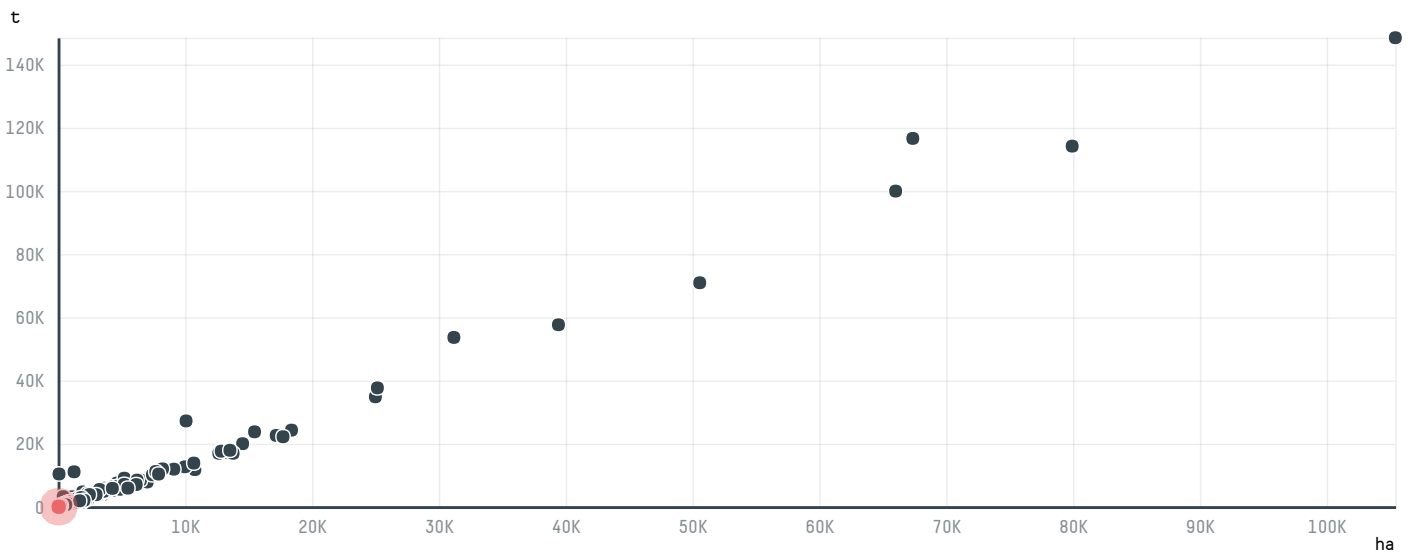

COMPARING COMPANIES IMPORTING COFFEE FROM BRAZIL IN 2015

Trase is a partnership between

In collaboration with

and many other organizations and individuals.

Donors

[Terms of Use](#) · [Privacy policy](#) · [Cookie policy](#) · [Contact us](#)

This website uses cookies to provide you with an improved user experience. By continuing to browse this site, you consent to the use of cookies and similar technologies. Please visit our [privacy policy](#) for further details.

I AGREE