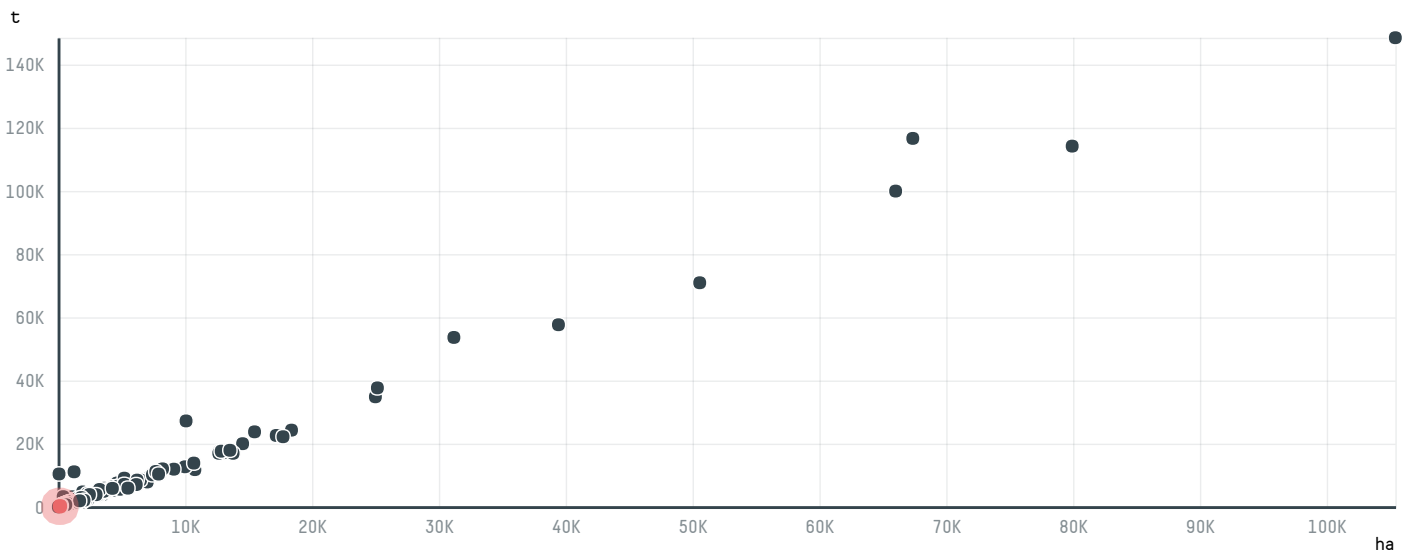

COMPARING COMPANIES IMPORTING COFFEE FROM BRAZIL IN 2015

Trase is a partnership between

In collaboration with

and many other organizations and individuals.

Donors

[Terms of Use](#) · [Privacy policy](#) · [Cookie policy](#) · [Contact us](#)

This website uses cookies to provide you with an improved user experience. By continuing to browse this site, you consent to the use of cookies and similar technologies. Please visit our [privacy policy](#) for further details.

I AGREE