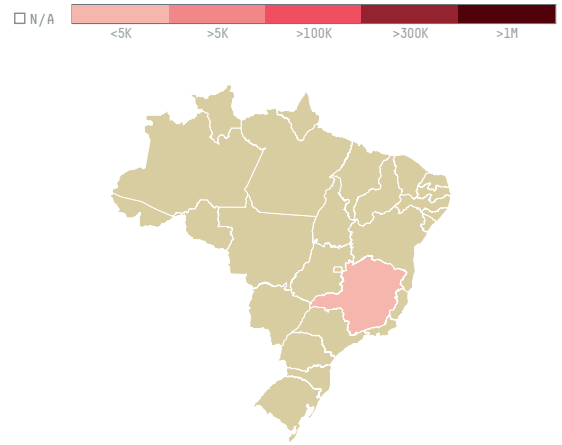

COMPARING COMPANIES IMPORTING COFFEE FROM BRAZIL IN 2015

Trase is a partnership between

In collaboration with

and many other organizations and individuals.

Donors

[Terms of Use](#) · [Privacy policy](#) · [Cookie policy](#) · [Contact us](#)

This website uses cookies to provide you with an improved user experience. By continuing to browse this site, you consent to the use of cookies and similar technologies. Please visit our [privacy policy](#) for further details.

I AGREE