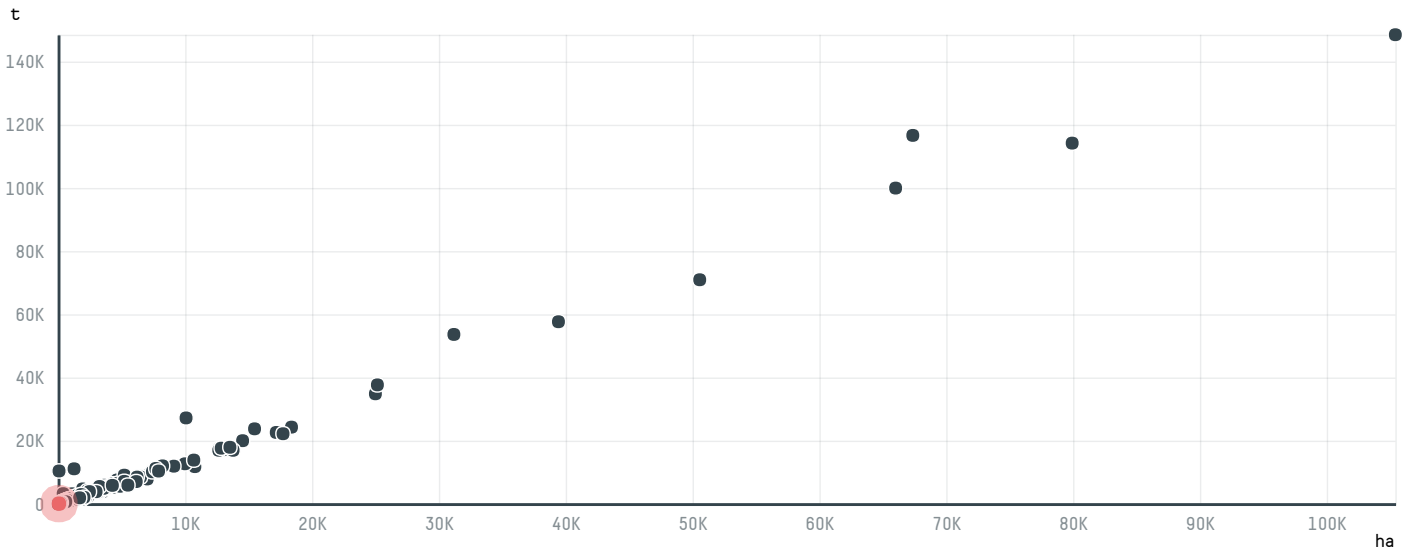

trase

BERNHARD ROTHFOS GMBH (S-26457-AF - 1.250 SCS.)

ACTIVITY	COMMODITY	COUNTRY	YEAR
Importer	Coffee	Brazil	2015

BERNHARD ROTHFOS GMBH (S-26457-AF - 1.250 SCS.) was the 930th largest importer of coffee from BRAZIL in 2015, accounting for 75 tons. As an importer, BERNHARD ROTHFOS GMBH (S-26457-AF - 1.250 SCS.) sources from 4 municipalities, or 0% of the coffee production municipalities. The main destination of the coffee imported by BERNHARD ROTHFOS GMBH (S-26457-AF - 1.250 SCS.) is GERMANY, accounting for 100% of the total.

TOP DESTINATION COUNTRIES OF COFFEE IMPORTED BY BERNHARD ROTHFOS GMBH (S-26457-AF - 1.250 SCS.):

COMPARING COMPANIES IMPORTING COFFEE FROM BRAZIL IN 2015

Trase is a partnership between

In collaboration with