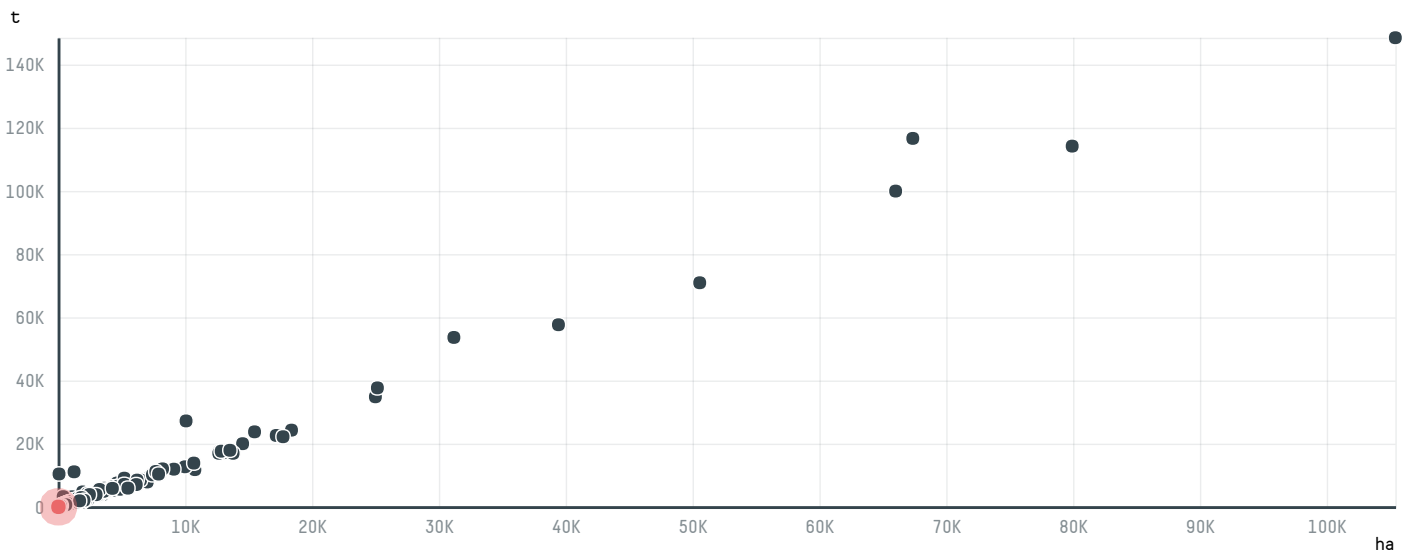

trase

BERNHARD ROTHFOS GMBH (S-26454-AF - 204 SCS.)

ACTIVITY COMMODITY COUNTRY YEAR
Importer **Coffee** **Brazil** **2015**

BERNHARD ROTHFOS GMBH (S-26454-AF - 204 SCS.) was the 1518th largest importer of coffee from BRAZIL in 2015, accounting for 12 tons. As an importer, BERNHARD ROTHFOS GMBH (S-26454-AF - 204 SCS.) sources from 4 municipalities, or 0% of the coffee production municipalities. The main destination of the coffee imported by BERNHARD ROTHFOS GMBH (S-26454-AF - 204 SCS.) is GERMANY, accounting for 100% of the total.

TOP DESTINATION COUNTRIES OF COFFEE IMPORTED BY BERNHARD ROTHFOS GMBH (S-26454-AF - 204 SCS.):

COMPARING COMPANIES IMPORTING COFFEE FROM BRAZIL IN 2015

Trase is a partnership between

In collaboration with