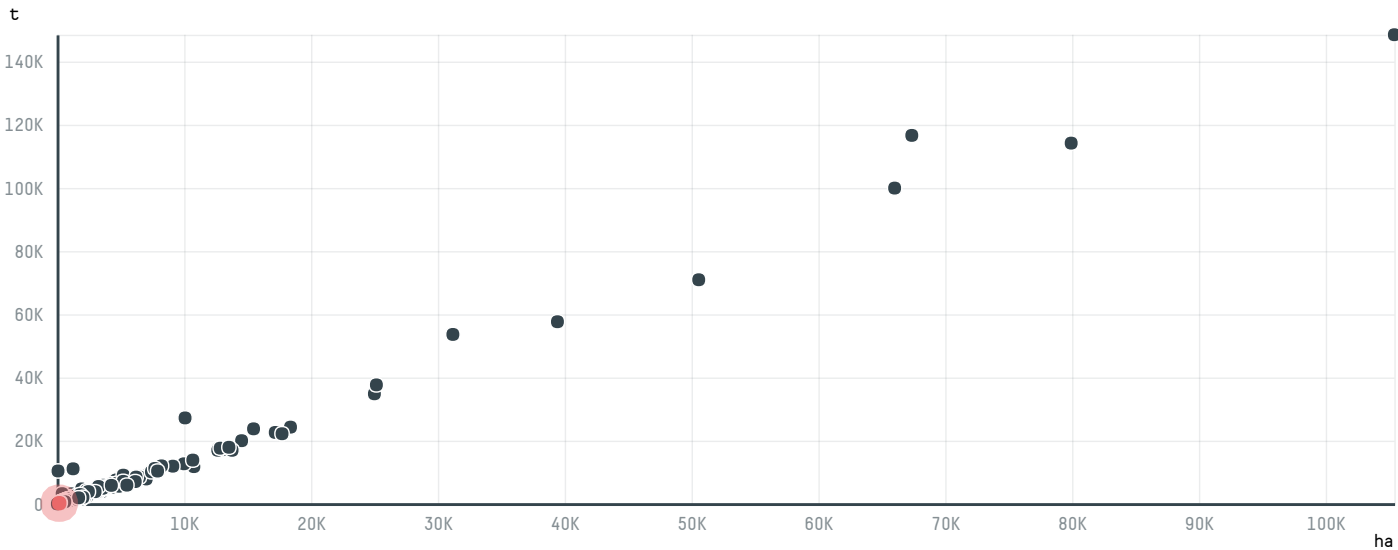

trase

BERNHARD ROTHFOS GMBH (S-26367-A - 3.600 SCS.)

| ACTIVITY | COMMODITY | COUNTRY | YEAR |
|-----------------|---------------|---------------|-------------|
| Importer | Coffee | Brazil | 2015 |

BERNHARD ROTHFOS GMBH (S-26367-A - 3.600 SCS.) was the 516th largest importer of coffee from BRAZIL in 2015, accounting for 216 tons. As an importer, BERNHARD ROTHFOS GMBH (S-26367-A - 3.600 SCS.) sources from 4 municipalities, or 0% of the coffee production municipalities. The main destination of the coffee imported by BERNHARD ROTHFOS GMBH (S-26367-A - 3.600 SCS.) is GERMANY, accounting for 100% of the total.

TOP DESTINATION COUNTRIES OF COFFEE IMPORTED BY BERNHARD ROTHFOS GMBH (S-26367-A - 3.600 SCS.):

□ N/A <5K >5K >100K >300K >1M

COMPARING COMPANIES IMPORTING COFFEE FROM BRAZIL IN 2015

Trase is a partnership between