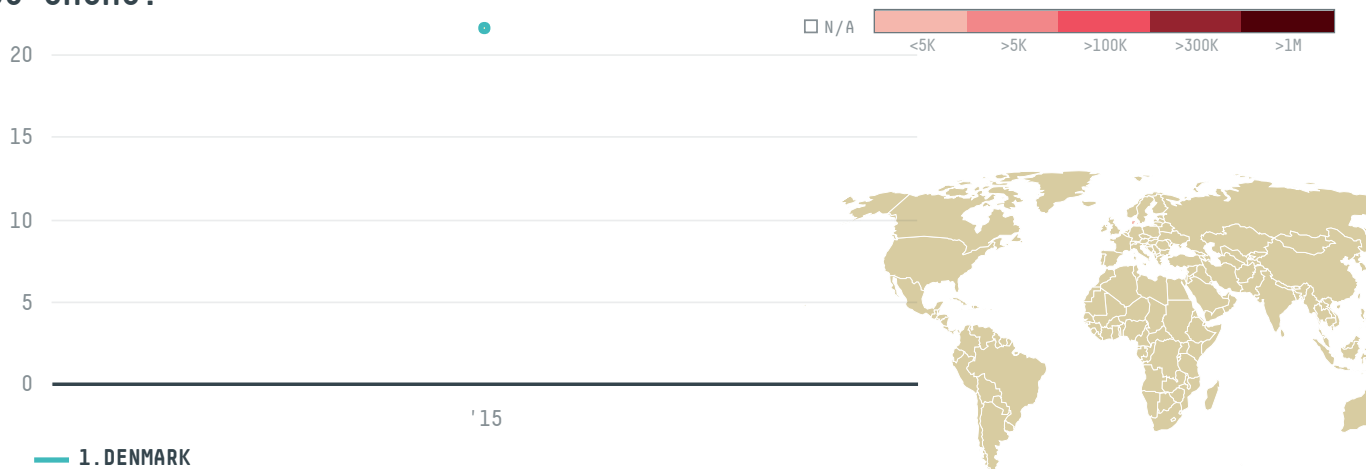

TOP DESTINATION COUNTRIES OF COFFEE IMPORTED BY NAF TRADING A/S S-27453-A 360 SACAS:

This website uses cookies to provide you with an improved user experience. By continuing to browse this site, you consent to the use of cookies and similar technologies. Please visit our [privacy policy](#) for further details.

I AGREE