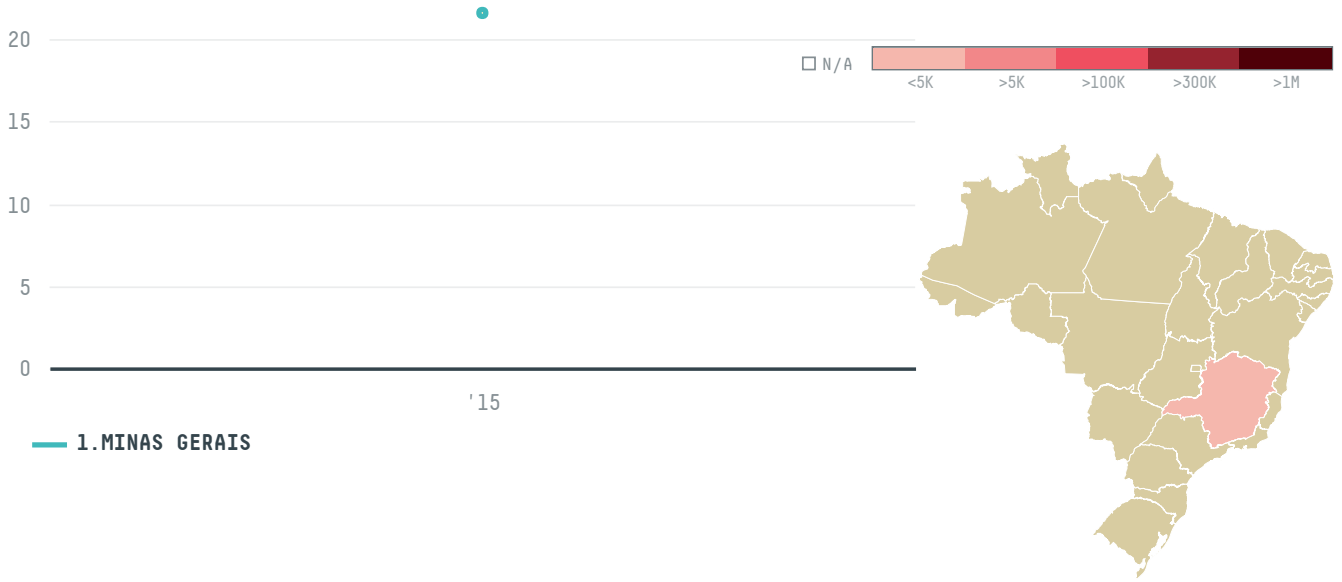

Trase is a partnership
between

In collaboration with

and many other organizations

Donors

This website uses cookies to provide you with an improved user experience. By continuing to browse this site, you consent to the use of cookies and similar technologies. Please visit our [privacy policy](#) for further details.

I AGREE