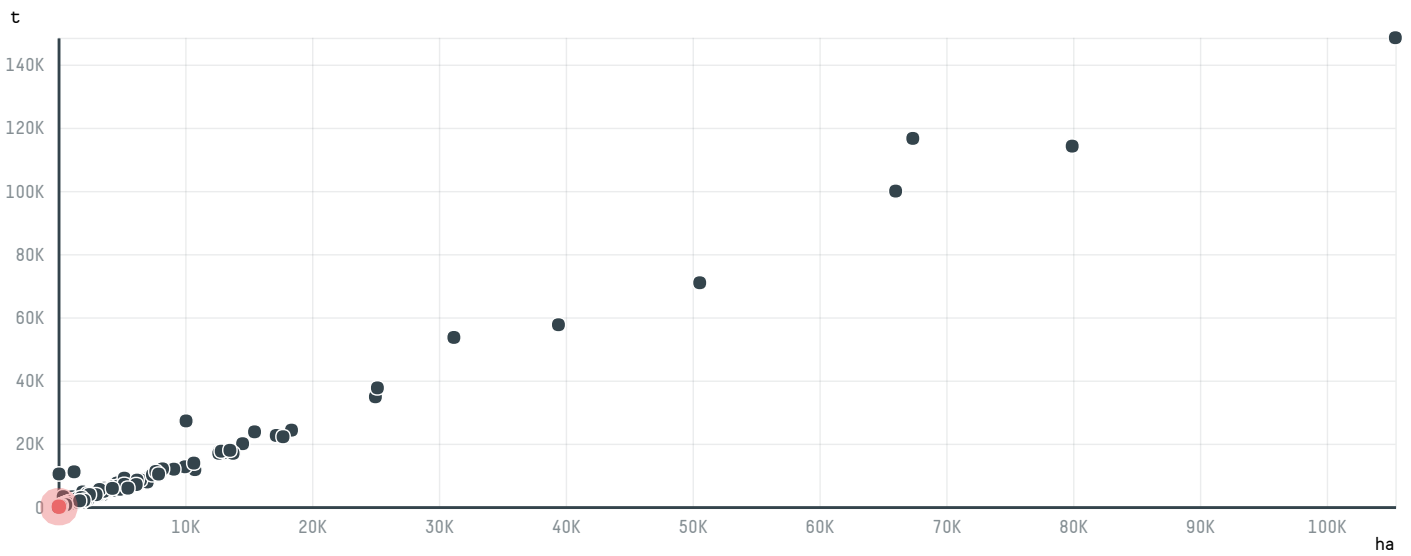

trase

RGC COFFEE INC. (S-26595-A - 960 SACAS)

ACTIVITY	COMMODITY	COUNTRY	YEAR
Importer	Coffee	Brazil	2015

RGC COFFEE INC. (S-26595-A - 960 SACAS) was the 1040th largest importer of coffee from BRAZIL in 2015, accounting for 58 tons. As an importer, RGC COFFEE INC. (S-26595-A - 960 SACAS) sources from 1 municipalities, or 0% of the coffee production municipalities. The main destination of the coffee imported by RGC COFFEE INC. (S-26595-A - 960 SACAS) is CANADA, accounting for 100% of the total.

TOP DESTINATION COUNTRIES OF COFFEE IMPORTED BY RGC COFFEE INC. (S-26595-A - 960 SACAS):

COMPARING COMPANIES IMPORTING COFFEE FROM BRAZIL IN 2015

Trase is a partnership between

In collaboration with

and many other organizations and individuals.