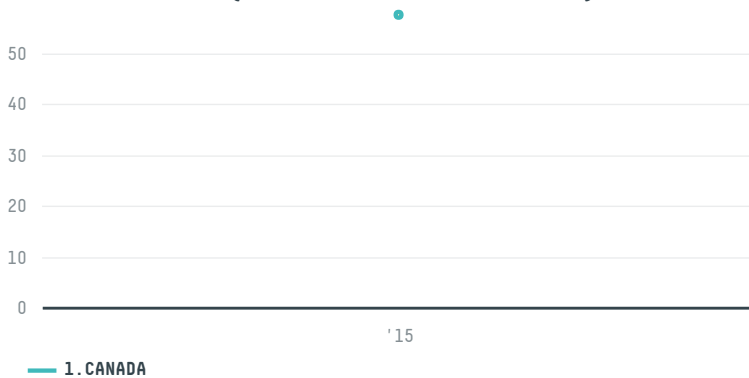

trase

RGC COFFEE INC. (S-26595-A - 960 SACAS)

ACTIVITY	COMMODITY	COUNTRY	YEAR
Importer	Coffee	Brazil	2015

RGC COFFEE INC. (S-26595-A - 960 SACAS) was the 1040th largest importer of coffee from BRAZIL in 2015, accounting for 58 tons. As an importer, RGC COFFEE INC. (S-26595-A - 960 SACAS) sources from 1 municipalities, or 0% of the coffee production municipalities. The main destination of the coffee imported by RGC COFFEE INC. (S-26595-A - 960 SACAS) is CANADA, accounting for 100% of the total.

TOP DESTINATION COUNTRIES OF COFFEE IMPORTED BY RGC COFFEE INC. (S-26595-A - 960 SACAS):

COMPARING COMPANIES IMPORTING COFFEE FROM BRAZIL IN 2015

Trase is a partnership between

In collaboration with

and many other organizations and individuals.