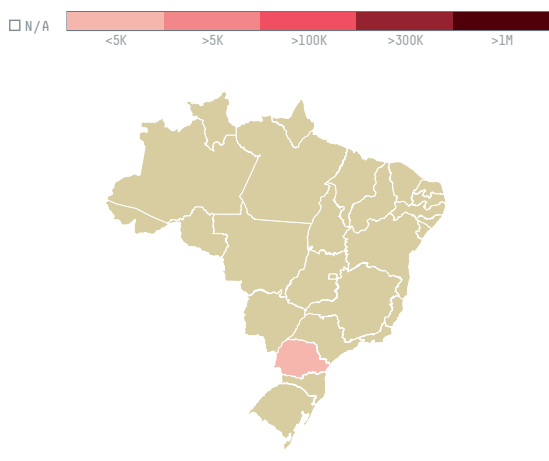

trase

THE FOLGER COFFEE COMPANY S-26875-A 3.600 SACAS

ACTIVITY	COMMODITY	COUNTRY	YEAR
Importer	Coffee	Brazil	2015

THE FOLGER COFFEE COMPANY S-26875-A 3.600 SACAS was the 527th largest importer of coffee from BRAZIL in 2015, accounting for 216 tons. As an importer, THE FOLGER COFFEE COMPANY S-26875-A 3.600 SACAS sources from 10 municipalities, or 1% of the coffee production municipalities. The main destination of the coffee imported by THE FOLGER COFFEE COMPANY S-26875-A 3.600 SACAS is UNITED STATES, accounting for 100% of the total.

TOP DESTINATION COUNTRIES OF COFFEE IMPORTED BY THE FOLGER COFFEE COMPANY S-26875-A 3.600 SACAS:

□ N/A <5K >5K >100K >300K >1M

COMPARING COMPANIES IMPORTING COFFEE FROM BRAZIL IN 2015

Trase is a partnership between