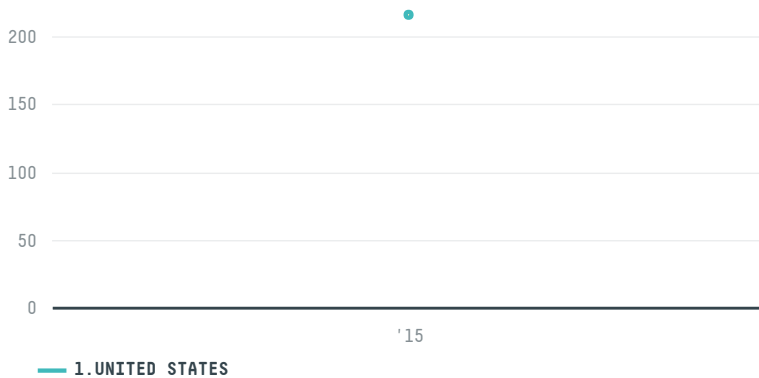

TOP DESTINATION COUNTRIES OF COFFEE IMPORTED BY THE FOLGER COFFEE COMPANY S-26875-A 3.600 SACAS: