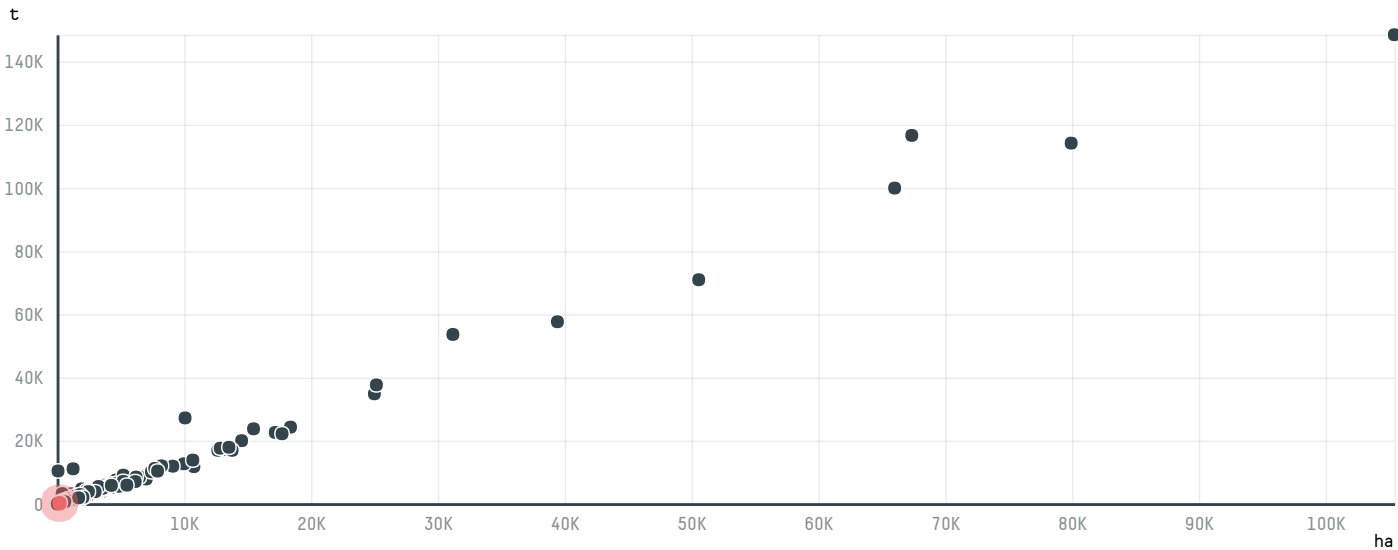

trase

THE FOLGER COFFEE COMPANY S-26875-A 3.600 SACAS

ACTIVITY	COMMODITY	COUNTRY	YEAR
Importer	Coffee	Brazil	2015

THE FOLGER COFFEE COMPANY S-26875-A 3.600 SACAS was the 527th largest importer of coffee from BRAZIL in 2015, accounting for 216 tons. As an importer, THE FOLGER COFFEE COMPANY S-26875-A 3.600 SACAS sources from 10 municipalities, or 1% of the coffee production municipalities. The main destination of the coffee imported by THE FOLGER COFFEE COMPANY S-26875-A 3.600 SACAS is UNITED STATES, accounting for 100% of the total.

TOP DESTINATION COUNTRIES OF COFFEE IMPORTED BY THE FOLGER COFFEE COMPANY S-26875-A 3.600 SACAS:

□ N/A <5K >5K >100K >300K >1M

COMPARING COMPANIES IMPORTING COFFEE FROM BRAZIL IN 2015

Trase is a partnership between