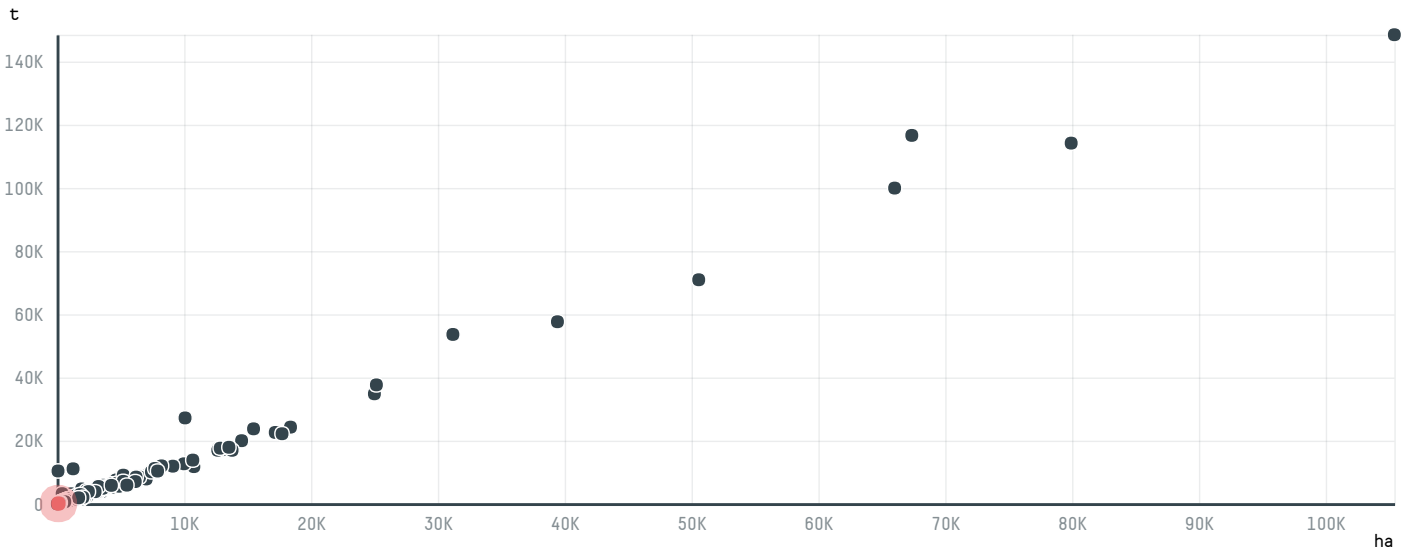

COMPARING COMPANIES IMPORTING COFFEE FROM BRAZIL IN 2015

Trase is a partnership between

In collaboration with

and many other organizations and individuals.

Donors

[Terms of Use](#) · [Privacy policy](#) · [Cookie policy](#) · [Contact us](#)

This website uses cookies to provide you with an improved user experience. By continuing to browse this site, you consent to the use of cookies and similar technologies. Please visit our [privacy policy](#) for further details.

I AGREE