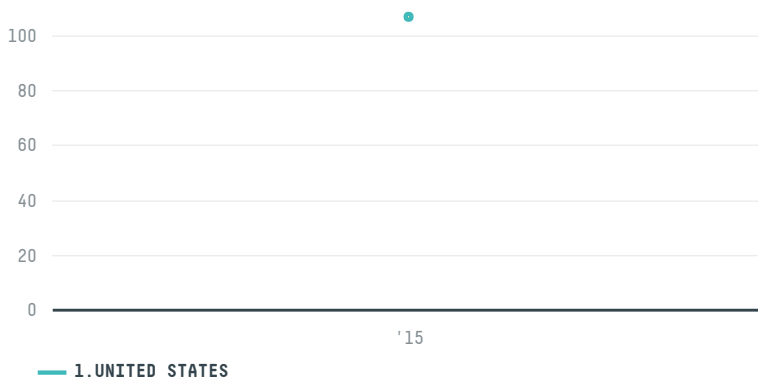

TOP DESTINATION COUNTRIES OF COFFEE IMPORTED BY THE FOLGER COFFEE COMPANY S-26552-A 1.780 SACAS: