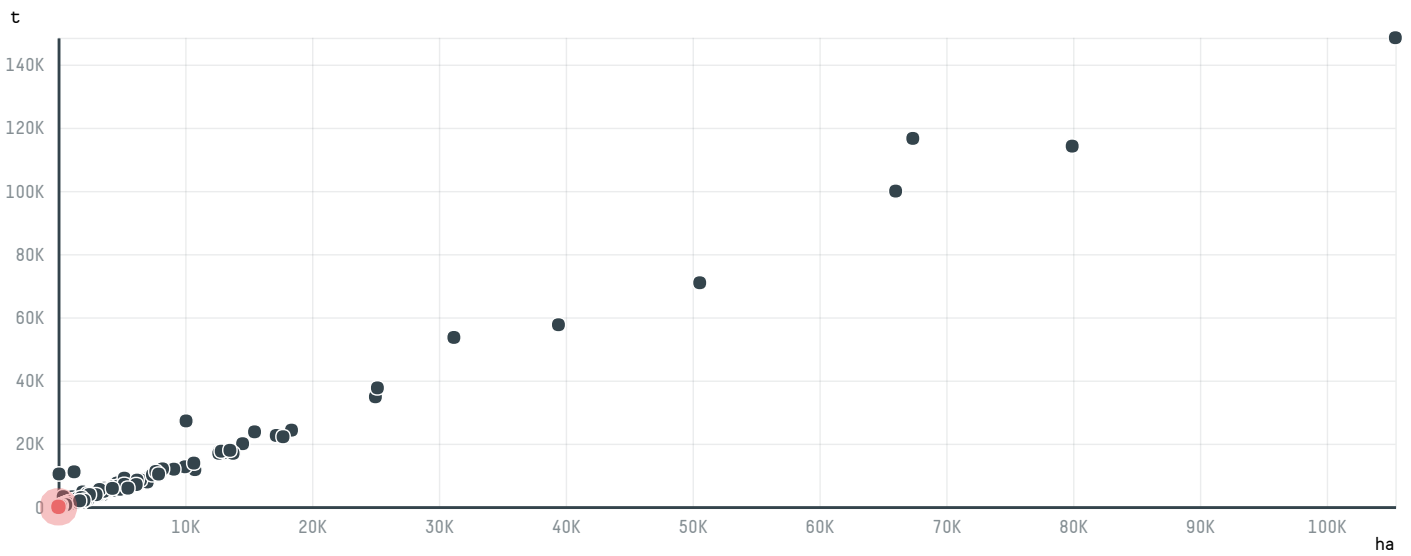

trase

EL CAFETAL CO LTD. S-27753-A 300 SACAS

ACTIVITY	COMMODITY	COUNTRY	YEAR
Importer	Coffee	Brazil	2015

EL CAFETAL CO LTD. S-27753-A 300 SACAS was the 1487th largest importer of coffee from BRAZIL in 2015, accounting for 18 tons. As an importer, EL CAFETAL CO LTD. S-27753-A 300 SACAS sources from 1 municipalities, or 0% of the coffee production municipalities. The main destination of the coffee imported by EL CAFETAL CO LTD. S-27753-A 300 SACAS is SOUTH KOREA, accounting for 100% of the total.

TOP DESTINATION COUNTRIES OF COFFEE IMPORTED BY EL CAFETAL CO LTD. S-27753-A 300 SACAS:

COMPARING COMPANIES IMPORTING COFFEE FROM BRAZIL IN 2015

Trase is a partnership between

In collaboration with

and many other organizations and individuals.