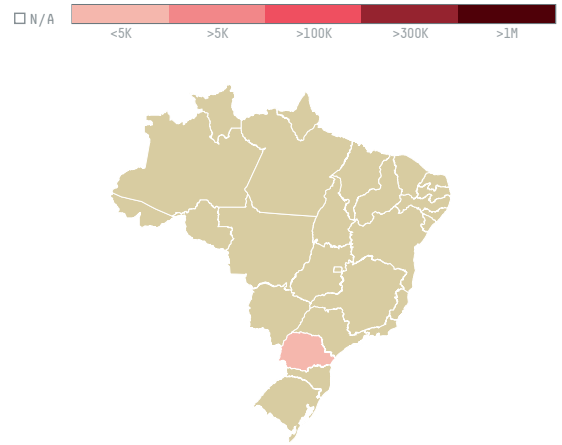

trase

EL CAFETAL CO LTD. S-27753-A 300 SACAS

ACTIVITY	COMMODITY	COUNTRY	YEAR
Importer	Coffee	Brazil	2015

EL CAFETAL CO LTD. S-27753-A 300 SACAS was the 1487th largest importer of coffee from BRAZIL in 2015, accounting for 18 tons. As an importer, EL CAFETAL CO LTD. S-27753-A 300 SACAS sources from 1 municipalities, or 0% of the coffee production municipalities. The main destination of the coffee imported by EL CAFETAL CO LTD. S-27753-A 300 SACAS is SOUTH KOREA, accounting for 100% of the total.

TOP DESTINATION COUNTRIES OF COFFEE IMPORTED BY EL CAFETAL CO LTD. S-27753-A 300 SACAS:

COMPARING COMPANIES IMPORTING COFFEE FROM BRAZIL IN 2015

Trase is a partnership between

In collaboration with

and many other organizations and individuals.