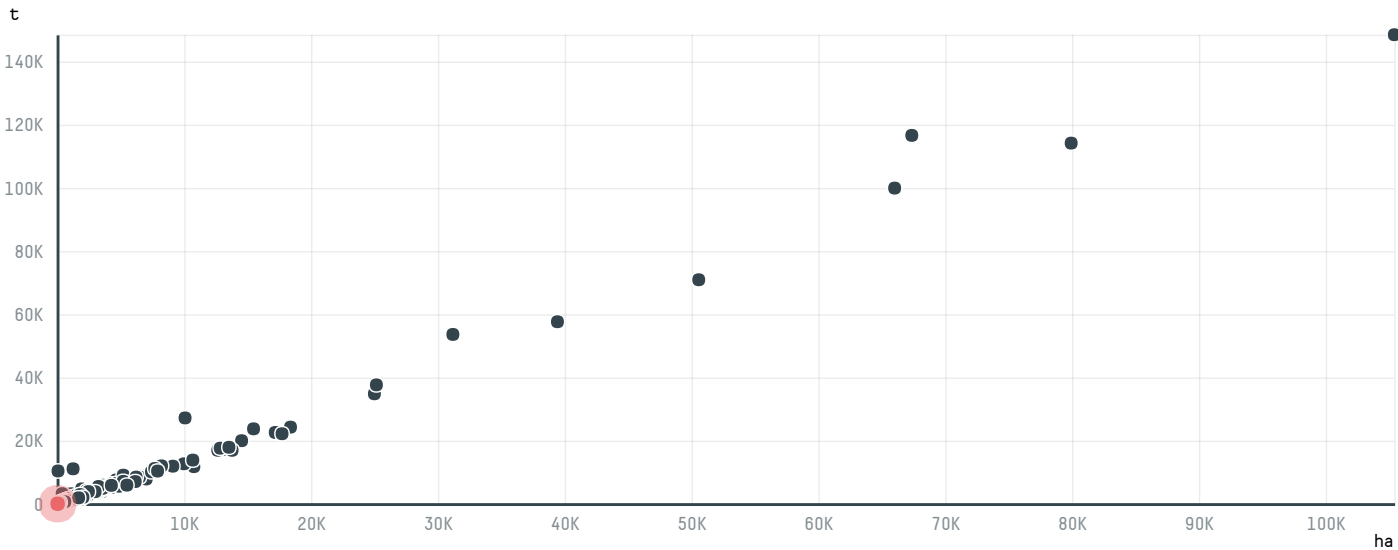

COMPARING COMPANIES IMPORTING COFFEE FROM BRAZIL IN 2015

Trase is a partnership between

In collaboration with

and many other organizations and individuals.

Donors

[Terms of Use](#) · [Privacy policy](#) · [Cookie policy](#) · [Contact us](#)

This website uses cookies to provide you with an improved user experience. By continuing to browse this site, you consent to the use of cookies and similar technologies. Please visit our [privacy policy](#) for further details.

I AGREE