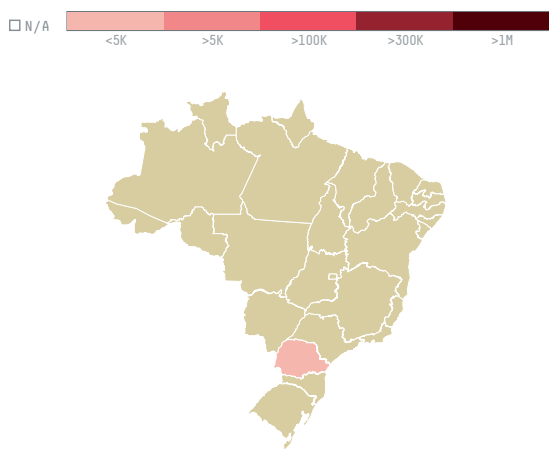

trase

STRAUSS COMMODITIES AG S- 27457-A 660 SACAS

ACTIVITY	COMMODITY	COUNTRY	YEAR
Importer	Coffee	Brazil	2015

STRAUSS COMMODITIES AG S-27457-A 660 SACAS was the 1151st largest importer of coffee from BRAZIL in 2015, accounting for 40 tons. As an importer, STRAUSS COMMODITIES AG S-27457-A 660 SACAS sources from 3 municipalities, or 0% of the coffee production municipalities. The main destination of the coffee imported by STRAUSS COMMODITIES AG S-27457-A 660 SACAS is RUSSIAN FEDERATION, accounting for 100% of the total.

TOP DESTINATION COUNTRIES OF COFFEE IMPORTED BY STRAUSS COMMODITIES AG S-27457-A 660 SACAS:

COMPARING COMPANIES IMPORTING COFFEE FROM BRAZIL IN 2015

Trase is a partnership between

In collaboration with

and many other organizations and individuals.