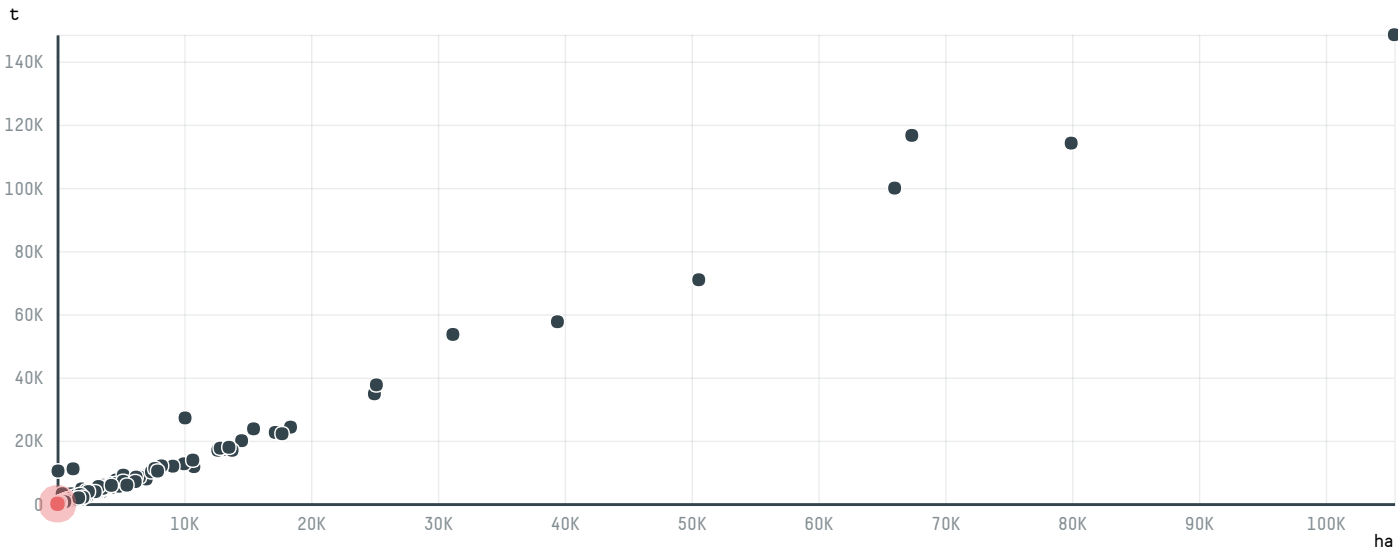

### TOP DESTINATION COUNTRIES OF COFFEE IMPORTED BY STRAUSS COMMODITIES AG (S-28730-AA - 450 SACAS:

□ N/A  <5K  >5K  >100K  >300K  >1M

COMPARING COMPANIES IMPORTING COFFEE FROM BRAZIL IN 2015

Trase is a partnership between