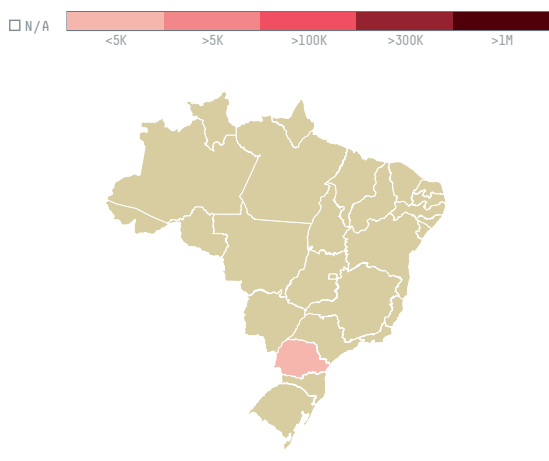

## STRAUSS COMMODITIES AG (S-28730-AA - 450 SACAS

ACTIVITY	COMMODITY	COUNTRY	YEAR
Importer	Coffee	Brazil	2015

STRAUSS COMMODITIES AG (S-28730-AA - 450 SACAS was the 1263rd largest importer of coffee from BRAZIL in 2015, accounting for 27 tons. As an importer, STRAUSS COMMODITIES AG (S-28730-AA - 450 SACAS sources from 3 municipalities, or 0% of the coffee production municipalities. The main destination of the coffee imported by STRAUSS COMMODITIES AG (S-28730-AA - 450 SACAS is RUSSIAN FEDERATION, accounting for 100% of the total.

### TOP DESTINATION COUNTRIES OF COFFEE IMPORTED BY STRAUSS COMMODITIES AG (S-28730-AA - 450 SACAS:

□ N/A  <5K  >5K  >100K  >300K  >1M

COMPARING COMPANIES IMPORTING COFFEE FROM BRAZIL IN 2015

Trase is a partnership between