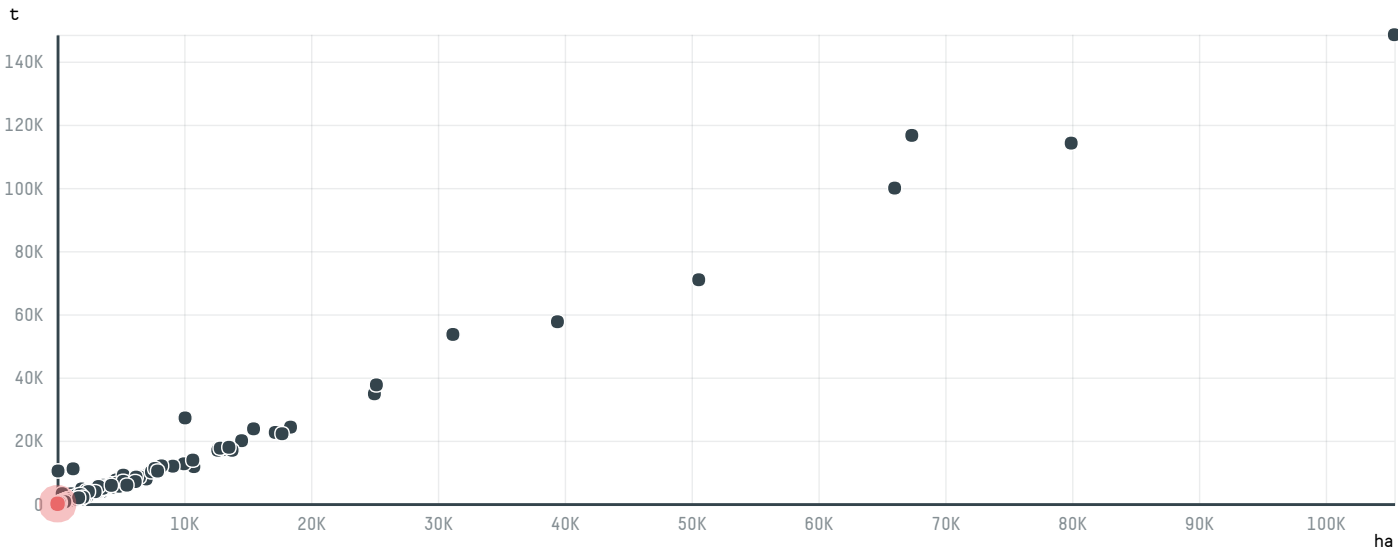

trase

BERNHARD ROTHFOS (S-27474-AB - 663 SCS.)

ACTIVITY	COMMODITY	COUNTRY	YEAR
Importer	Coffee	Brazil	2015

BERNHARD ROTHFOS (S-27474-AB - 663 SCS.) was the 1160th largest importer of coffee from BRAZIL in 2015, accounting for 40 tons. As an importer, BERNHARD ROTHFOS (S-27474-AB - 663 SCS.) sources from 1 municipalities, or 0% of the coffee production municipalities. The main destination of the coffee imported by BERNHARD ROTHFOS (S-27474-AB - 663 SCS.) is GERMANY, accounting for 100% of the total.

TOP DESTINATION COUNTRIES OF COFFEE IMPORTED BY BERNHARD ROTHFOS (S-27474-AB - 663 SCS.):

COMPARING COMPANIES IMPORTING COFFEE FROM BRAZIL IN 2015

Trase is a partnership between

In collaboration with

and many other organizations and individuals.