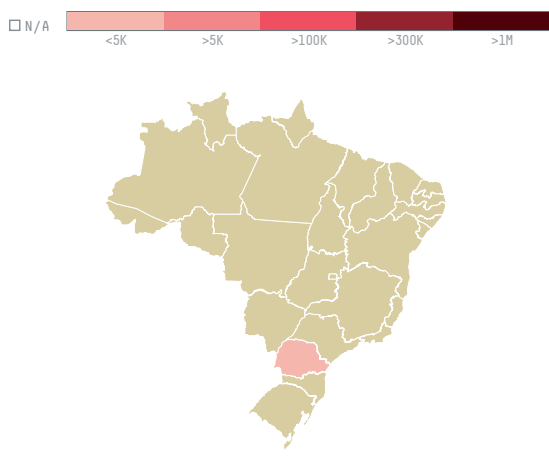

trase

BERNHARD ROTHFOS (S-27474-AB - 663 SCS.)

ACTIVITY	COMMODITY	COUNTRY	YEAR
Importer	Coffee	Brazil	2015

BERNHARD ROTHFOS (S-27474-AB - 663 SCS.) was the 1160th largest importer of coffee from BRAZIL in 2015, accounting for 40 tons. As an importer, BERNHARD ROTHFOS (S-27474-AB - 663 SCS.) sources from 1 municipalities, or 0% of the coffee production municipalities. The main destination of the coffee imported by BERNHARD ROTHFOS (S-27474-AB - 663 SCS.) is GERMANY, accounting for 100% of the total.

TOP DESTINATION COUNTRIES OF COFFEE IMPORTED BY BERNHARD ROTHFOS (S-27474-AB - 663 SCS.):

COMPARING COMPANIES IMPORTING COFFEE FROM BRAZIL IN 2015

Trase is a partnership between

In collaboration with

and many other organizations and individuals.