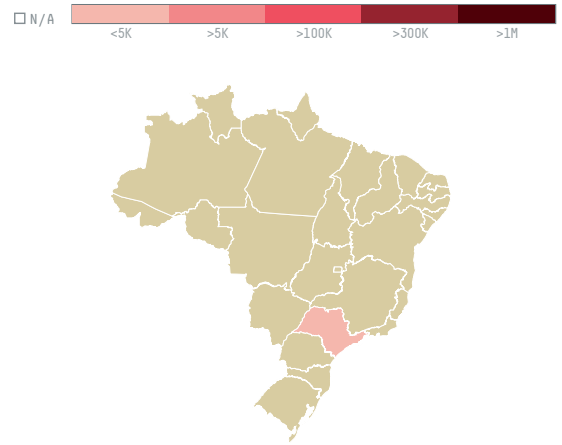

trase

VOLCAFE U.S.A. LLC. S-27067-A 310 SACAS

ACTIVITY	COMMODITY	COUNTRY	YEAR
Importer	Coffee	Brazil	2015

VOLCAFE U.S.A. LLC. S-27067-A 310 SACAS was the 1461st largest importer of coffee from BRAZIL in 2015, accounting for 19 tons. As an importer, VOLCAFE U.S.A. LLC. S-27067-A 310 SACAS sources from 1 municipalities, or 0% of the coffee production municipalities. The main destination of the coffee imported by VOLCAFE U.S.A. LLC. S-27067-A 310 SACAS is VIETNAM, accounting for 100% of the total.

TOP DESTINATION COUNTRIES OF COFFEE IMPORTED BY VOLCAFE U.S.A. LLC. S-27067-A 310 SACAS:

COMPARING COMPANIES IMPORTING COFFEE FROM BRAZIL IN 2015

Trase is a partnership between

In collaboration with

and many other organizations and individuals.