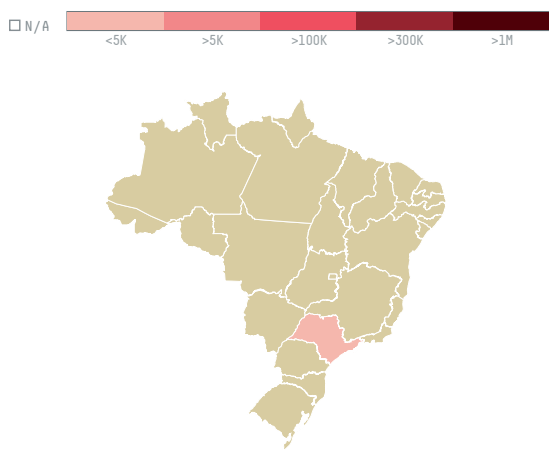

trase

THE FOLGER COFFEE COMPANY (S-26854-AE - 437 SACAS)

ACTIVITY	COMMODITY	COUNTRY	YEAR
Importer	Coffee	Brazil	2015

THE FOLGER COFFEE COMPANY (S-26854-AE - 437 SACAS) was the 1323rd largest importer of coffee from BRAZIL in 2015, accounting for 26 tons. As an importer, THE FOLGER COFFEE COMPANY (S-26854-AE - 437 SACAS) sources from 1 municipalities, or 0% of the coffee production municipalities. The main destination of the coffee imported by THE FOLGER COFFEE COMPANY (S-26854-AE - 437 SACAS) is UNITED STATES, accounting for 100% of the total.

TOP DESTINATION COUNTRIES OF COFFEE IMPORTED BY THE FOLGER COFFEE COMPANY (S-26854-AE - 437 SACAS):

□ N/A <5K >5K >100K >300K >1M

COMPARING COMPANIES IMPORTING COFFEE FROM BRAZIL IN 2015

Trase is a partnership between