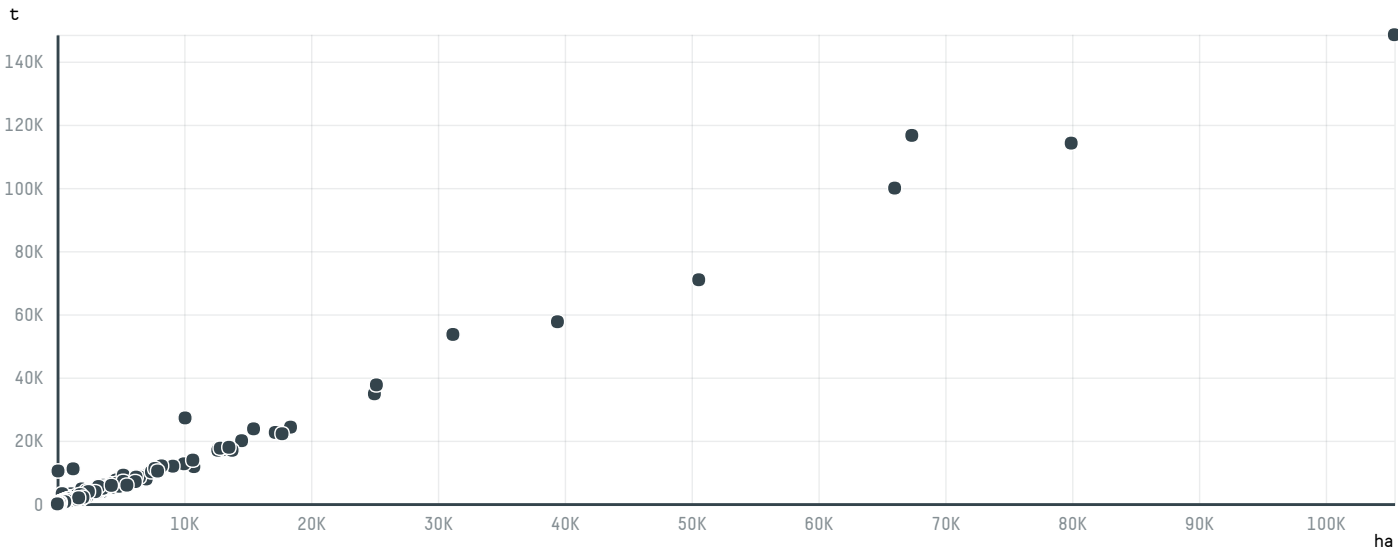

TOP DESTINATION COUNTRIES OF COFFEE IMPORTED BY THE FOLGER COFFEE COMPANY (S-26854-AE - 437 SACAS):

□ N/A <5K >5K >100K >300K >1M

COMPARING COMPANIES IMPORTING COFFEE FROM BRAZIL IN 2015

Trase is a partnership between