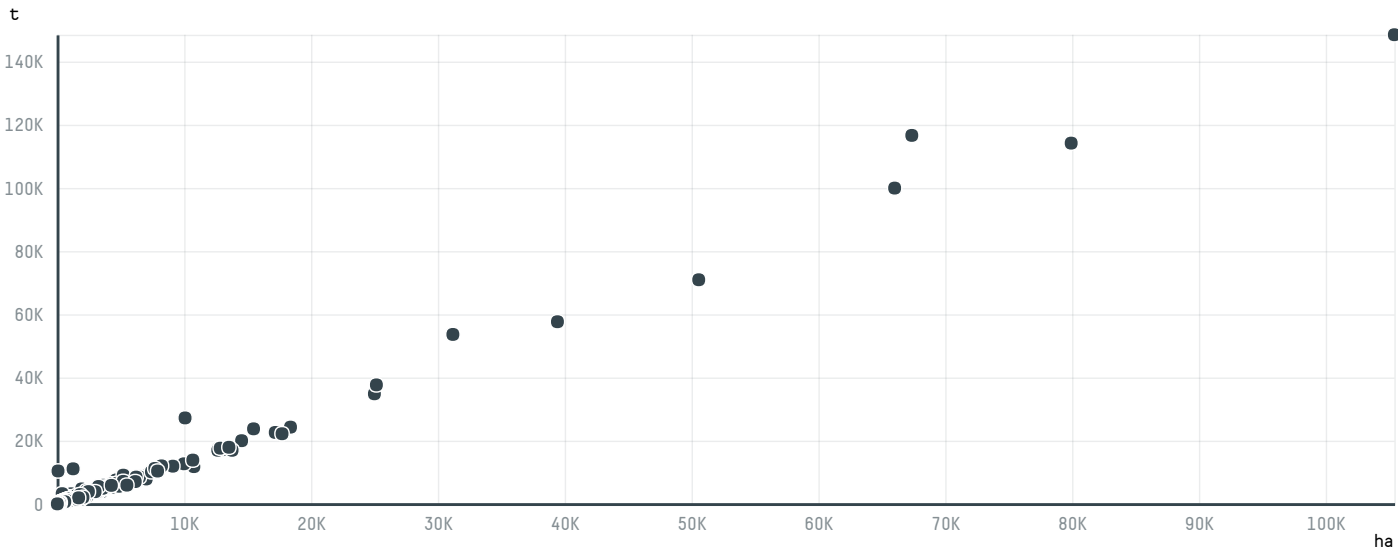

trase

THE FOLGER COFFEE COMPANY (S-26656-AD - 650 SACAS)

ACTIVITY	COMMODITY	COUNTRY	YEAR
Importer	Coffee	Brazil	2015

THE FOLGER COFFEE COMPANY (S-26656-AD - 650 SACAS) was the 1181st largest importer of coffee from BRAZIL in 2015, accounting for 39 tons. As an importer, THE FOLGER COFFEE COMPANY (S-26656-AD - 650 SACAS) sources from 1 municipalities, or 0% of the coffee production municipalities. The main destination of the coffee imported by THE FOLGER COFFEE COMPANY (S-26656-AD - 650 SACAS) is UNITED STATES, accounting for 100% of the total.

TOP DESTINATION COUNTRIES OF COFFEE IMPORTED BY THE FOLGER COFFEE COMPANY (S-26656-AD - 650 SACAS):

□ N/A <5K >5K >100K >300K >1M

COMPARING COMPANIES IMPORTING COFFEE FROM BRAZIL IN 2015

Trase is a partnership between