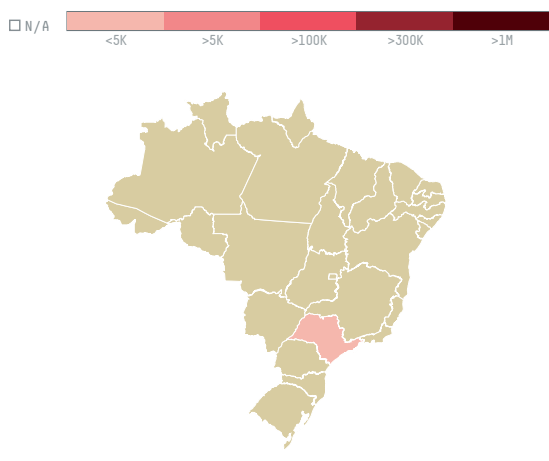

trase

THE FOLGER COFFEE COMPANY (S-26656-AD - 650 SACAS)

ACTIVITY	COMMODITY	COUNTRY	YEAR
Importer	Coffee	Brazil	2015

THE FOLGER COFFEE COMPANY (S-26656-AD - 650 SACAS) was the 1181st largest importer of coffee from BRAZIL in 2015, accounting for 39 tons. As an importer, THE FOLGER COFFEE COMPANY (S-26656-AD - 650 SACAS) sources from 1 municipalities, or 0% of the coffee production municipalities. The main destination of the coffee imported by THE FOLGER COFFEE COMPANY (S-26656-AD - 650 SACAS) is UNITED STATES, accounting for 100% of the total.

TOP DESTINATION COUNTRIES OF COFFEE IMPORTED BY THE FOLGER COFFEE COMPANY (S-26656-AD - 650 SACAS):

□ N/A <5K >5K >100K >300K >1M

COMPARING COMPANIES IMPORTING COFFEE FROM BRAZIL IN 2015

Trase is a partnership between