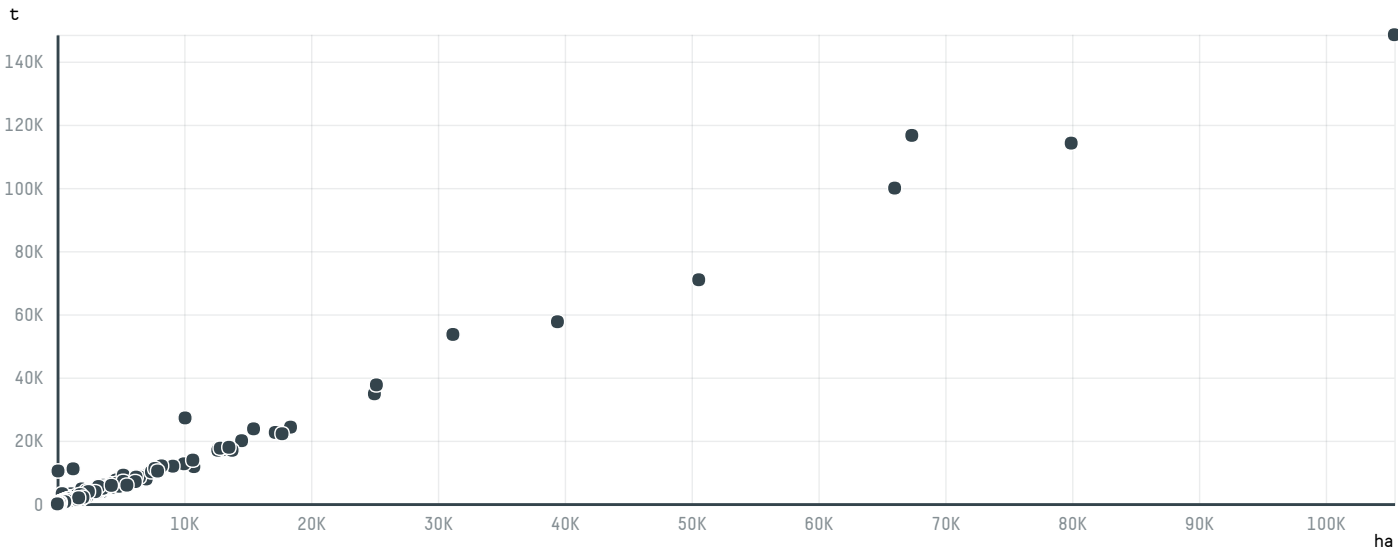

### TOP DESTINATION COUNTRIES OF COFFEE IMPORTED BY GUR CEHRELLI DIS TICARET LIMITED SIRKETI (S-27728-AC - :

□ N/A  <5K  >5K  >100K  >300K  >1M

COMPARING COMPANIES IMPORTING COFFEE FROM BRAZIL IN 2015

Trase is a partnership between