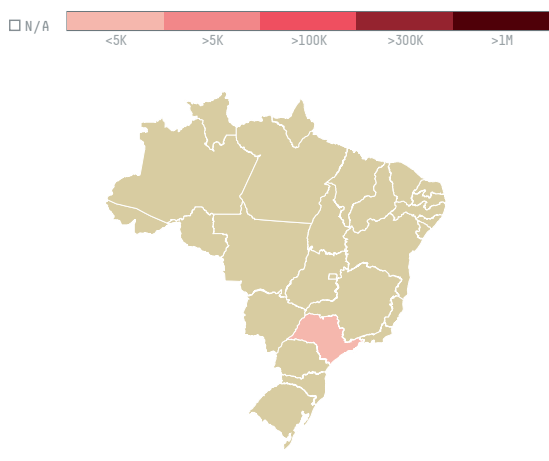

## GUR CEHRELLI DIS TICARET LIMITED SIRKETI (S-27728-AC

-

ACTIVITY	COMMODITY	COUNTRY	YEAR
<b>Importer</b>	<b>Coffee</b>	<b>Brazil</b>	<b>2015</b>

GUR CEHRELLI DIS TICARET LIMITED SIRKETI (S-27728-AC - was the 1687th largest importer of coffee from BRAZIL in 2015, accounting for 1 tons. As an importer, GUR CEHRELLI DIS TICARET LIMITED SIRKETI (S-27728-AC - sources from 1 municipalities, or 0% of the coffee production municipalities. The main destination of the coffee imported by GUR CEHRELLI DIS TICARET LIMITED SIRKETI (S-27728-AC - is TURKEY, accounting for 100% of the total.

### TOP DESTINATION COUNTRIES OF COFFEE IMPORTED BY GUR CEHRELLI DIS TICARET LIMITED SIRKETI (S-27728-AC - :

□ N/A  <5K  >5K  >100K  >300K  >1M

COMPARING COMPANIES IMPORTING COFFEE FROM BRAZIL IN 2015

Trase is a partnership between