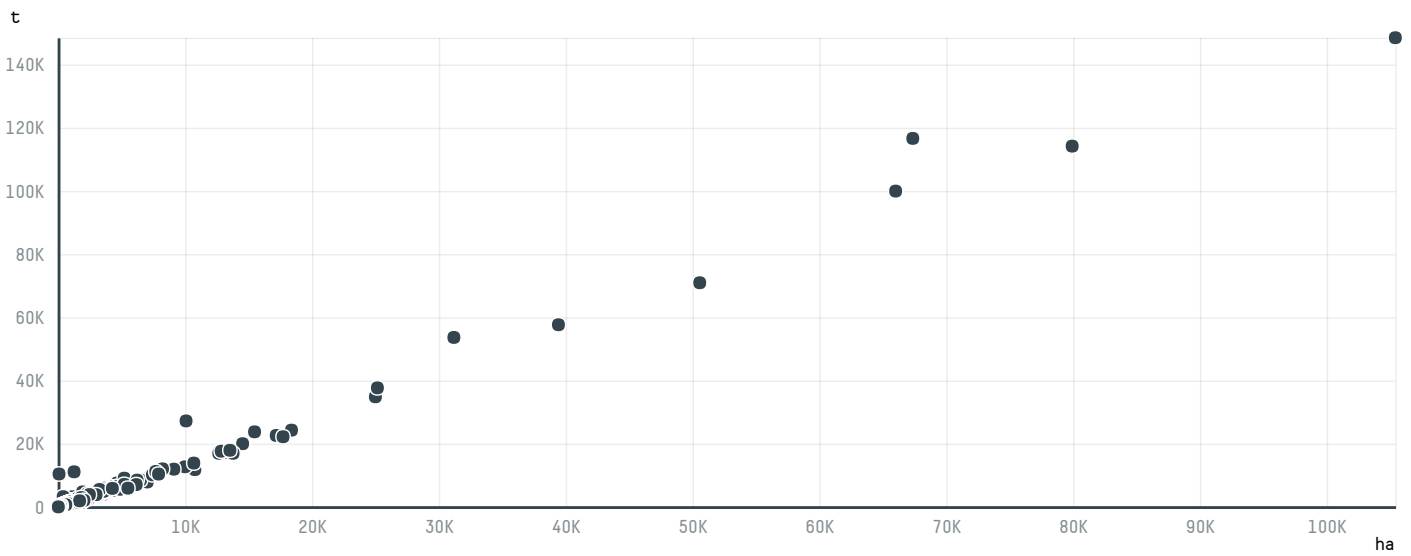

TOP DESTINATION COUNTRIES OF COFFEE IMPORTED BY STRAUSS COMMODITIES AG (S-28730-AC - 168 SACAS:

□ N/A <5K >5K >100K >300K >1M

COMPARING COMPANIES IMPORTING COFFEE FROM BRAZIL IN 2015

Trase is a partnership between