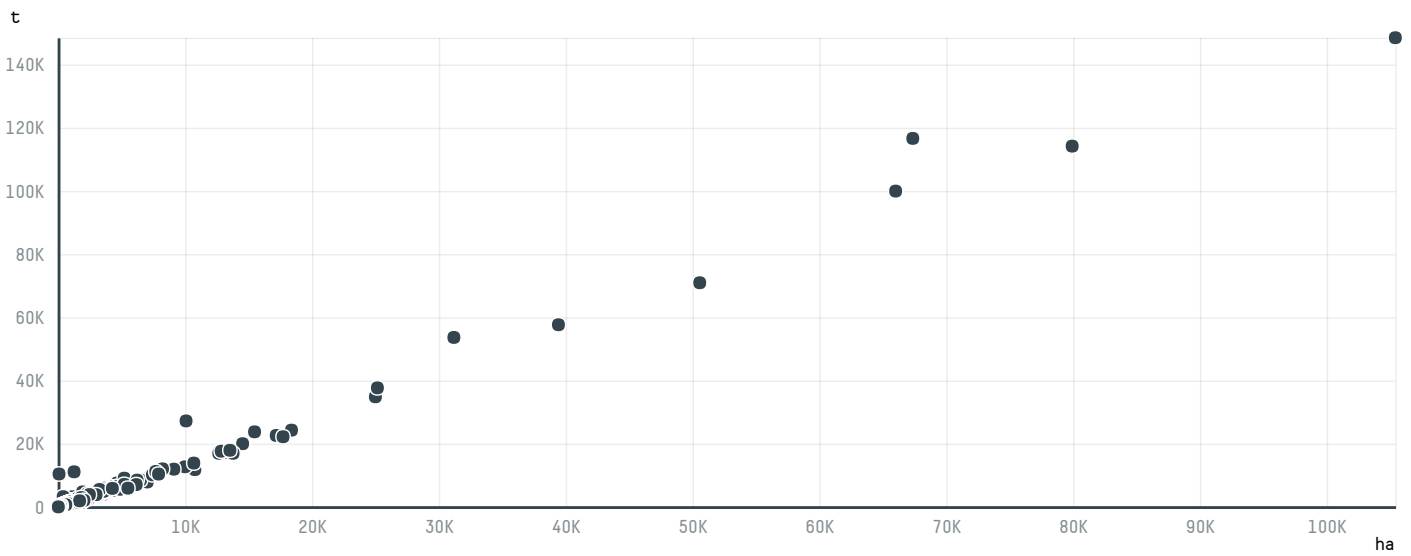

TOP DESTINATION COUNTRIES OF COFFEE IMPORTED BY STRAUSS COMMODITIES AG (S-27755-A - 960 SACAS:

□ N/A <5K >5K >100K >300K >1M

COMPARING COMPANIES IMPORTING COFFEE FROM BRAZIL IN 2015

Trase is a partnership between