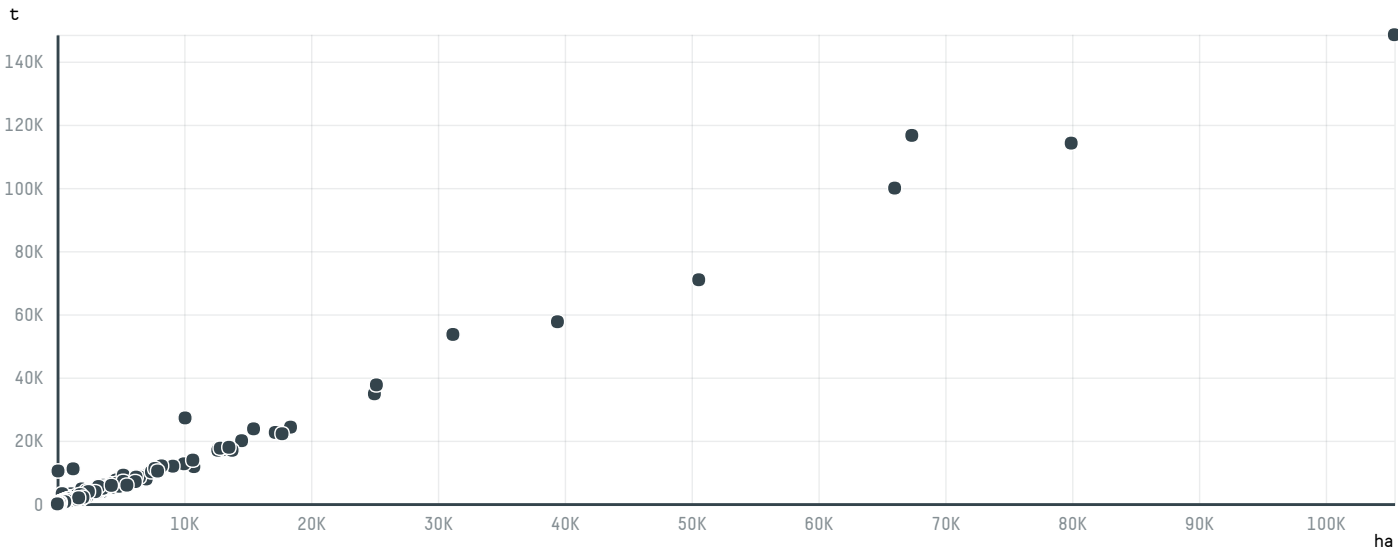

### TOP DESTINATION COUNTRIES OF COFFEE IMPORTED BY STRAUSS COMMODITIES AG S-28355-A 720 SACAS:

□ N/A  <5K  >5K  >100K  >300K  >1M

COMPARING COMPANIES IMPORTING COFFEE FROM BRAZIL IN 2015

Trase is a partnership between