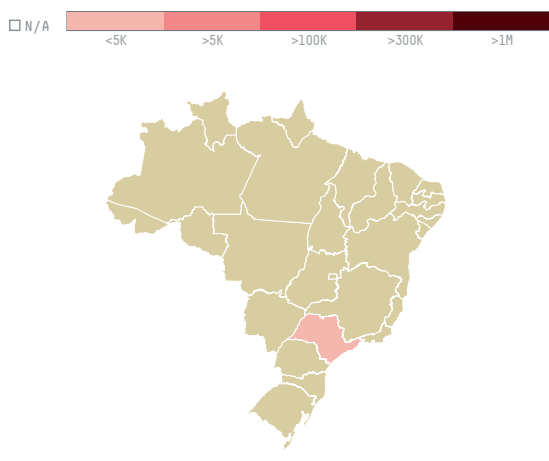

trase

STRAUSS COMMODITIES AG (S-28549-A - 720 SACAS)

ACTIVITY	COMMODITY	COUNTRY	YEAR
Importer	Coffee	Brazil	2015

STRAUSS COMMODITIES AG (S-28549-A - 720 SACAS) was the 1098th largest importer of coffee from BRAZIL in 2015, accounting for 43 tons. As an importer, STRAUSS COMMODITIES AG (S-28549-A - 720 SACAS) sources from 1 municipalities, or 0% of the coffee production municipalities. The main destination of the coffee imported by STRAUSS COMMODITIES AG (S-28549-A - 720 SACAS) is POLAND, accounting for 100% of the total.

TOP DESTINATION COUNTRIES OF COFFEE IMPORTED BY STRAUSS COMMODITIES AG (S-28549-A - 720 SACAS):

□ N/A <5K >5K >100K >300K >1M

COMPARING COMPANIES IMPORTING COFFEE FROM BRAZIL IN 2015

Trase is a partnership between