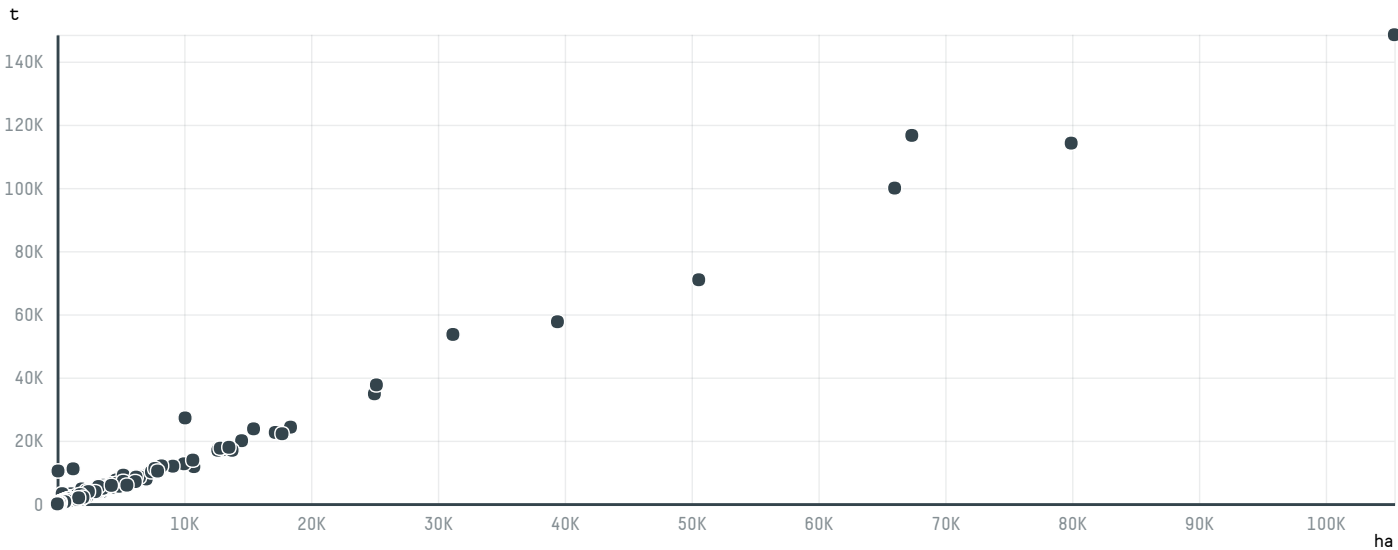

TOP DESTINATION COUNTRIES OF COFFEE IMPORTED BY STRAUSS COMMODITIES AG (S-28549-A - 720 SACAS):

□ N/A <5K >5K >100K >300K >1M

COMPARING COMPANIES IMPORTING COFFEE FROM BRAZIL IN 2015

Trase is a partnership between