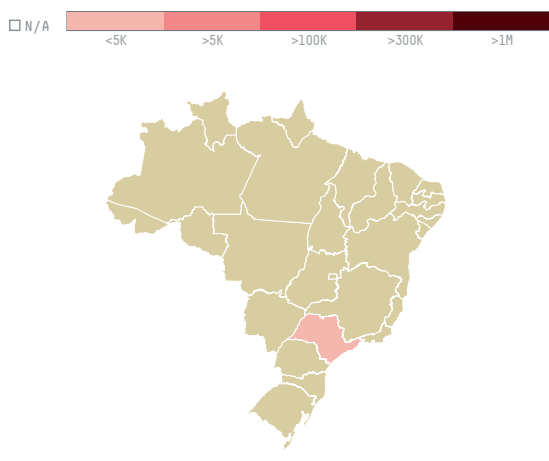

trase

GUSTAV PAULIG LTD S-28740-A 720 SACAS

ACTIVITY	COMMODITY	COUNTRY	YEAR
Importer	Coffee	Brazil	2015

GUSTAV PAULIG LTD S-28740-A 720 SACAS was the 1120th largest importer of coffee from BRAZIL in 2015, accounting for 43 tons. As an importer, GUSTAV PAULIG LTD S-28740-A 720 SACAS sources from 1 municipalities, or 0% of the coffee production municipalities. The main destination of the coffee imported by GUSTAV PAULIG LTD S-28740-A 720 SACAS is NORWAY, accounting for 100% of the total.

TOP DESTINATION COUNTRIES OF COFFEE IMPORTED BY GUSTAV PAULIG LTD S-28740-A 720 SACAS:

COMPARING COMPANIES IMPORTING COFFEE FROM BRAZIL IN 2015

Trase is a partnership between

In collaboration with

and many other organizations and individuals.