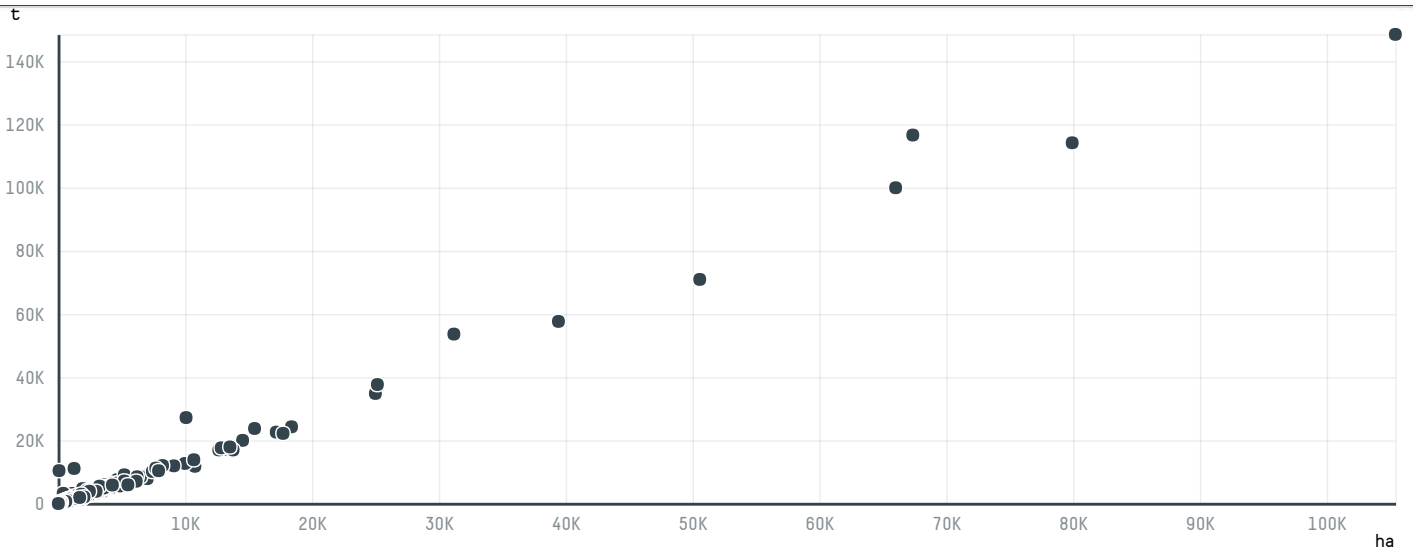

Trase is a partnership between

In collaboration with

and many other organizations and individuals.

Donors

[Terms of Use](#) · [Privacy policy](#) · [Cookie policy](#) · [Contact us](#)