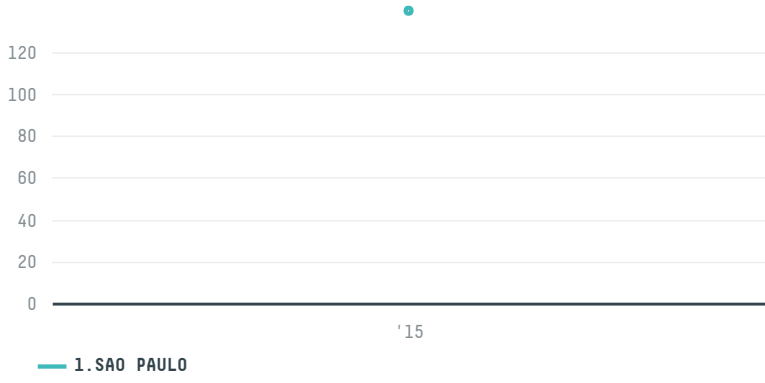

COMPARING COMPANIES IMPORTING COFFEE FROM BRAZIL IN 2015

Trase is a partnership between

In collaboration with

and many other organizations and individuals.

Donors

[Terms of Use](#) · [Privacy policy](#) · [Cookie policy](#) · [Contact us](#)

This website uses cookies to provide you with an improved user experience. By continuing to browse this site, you consent to the use of cookies and similar technologies. Please visit our [privacy policy](#) for further details.

I AGREE