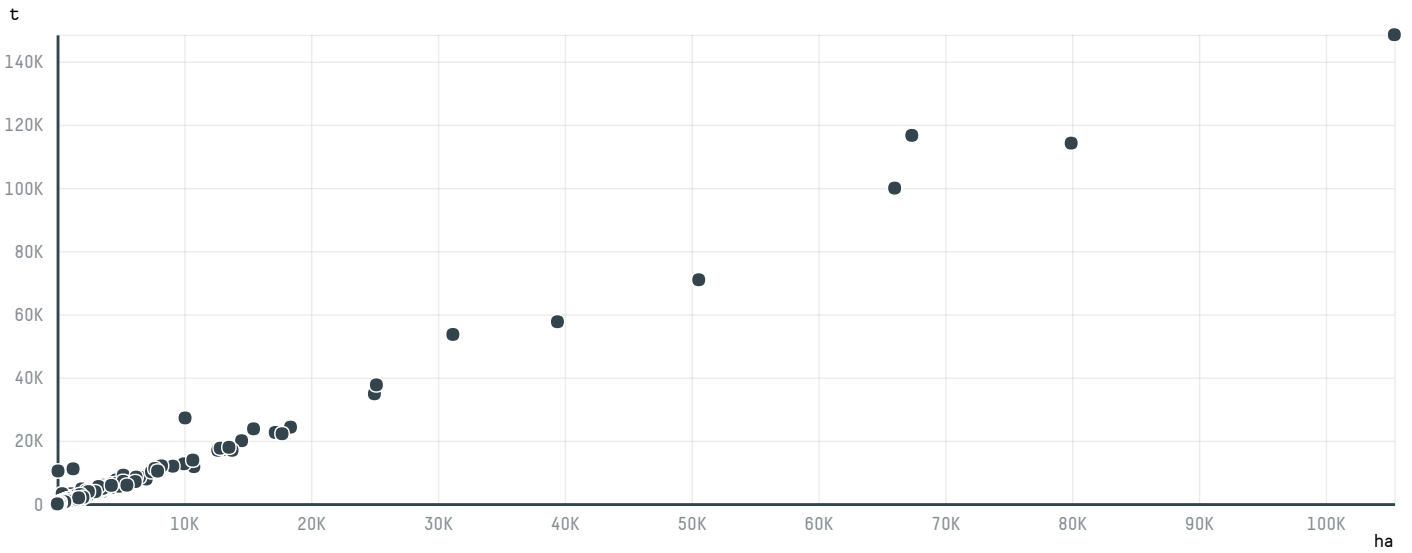

trase

NKG BERO ITALIA SPA (S-27982-AB - 2.328 SACAS)

ACTIVITY	COMMODITY	COUNTRY	YEAR
Importer	Coffee	Brazil	2015

NKG BERO ITALIA SPA (S-27982-AB - 2.328 SACAS) was the 685th largest importer of coffee from BRAZIL in 2015, accounting for 140 tons. As an importer, NKG BERO ITALIA SPA (S-27982-AB - 2.328 SACAS) sources from 1 municipalities, or 0% of the coffee production municipalities. The main destination of the coffee imported by NKG BERO ITALIA SPA (S-27982-AB - 2.328 SACAS) is ITALY, accounting for 100% of the total.

TOP DESTINATION COUNTRIES OF COFFEE IMPORTED BY NKG BERO ITALIA SPA (S-27982-AB - 2.328 SACAS):

COMPARING COMPANIES IMPORTING COFFEE FROM BRAZIL IN 2015

Trase is a partnership between

In collaboration with