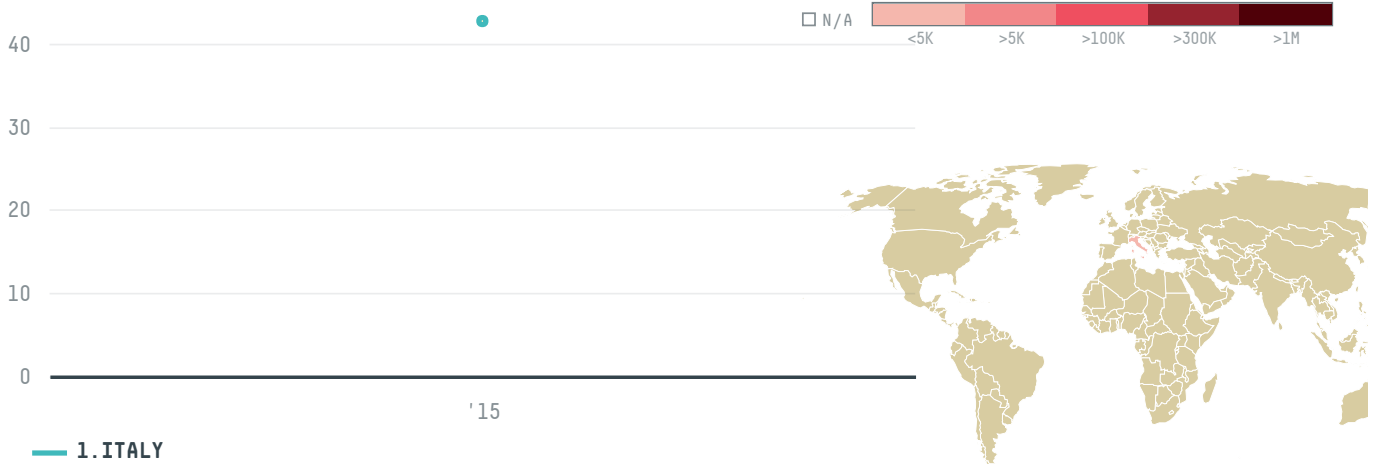

TOP DESTINATION COUNTRIES OF COFFEE IMPORTED BY COVIM SPA S-28454-A 712 SACAS:

This website uses cookies to provide you with an improved user experience. By continuing to browse this site, you consent to the use of cookies and similar technologies. Please visit our [privacy policy](#) for further details.

I AGREE