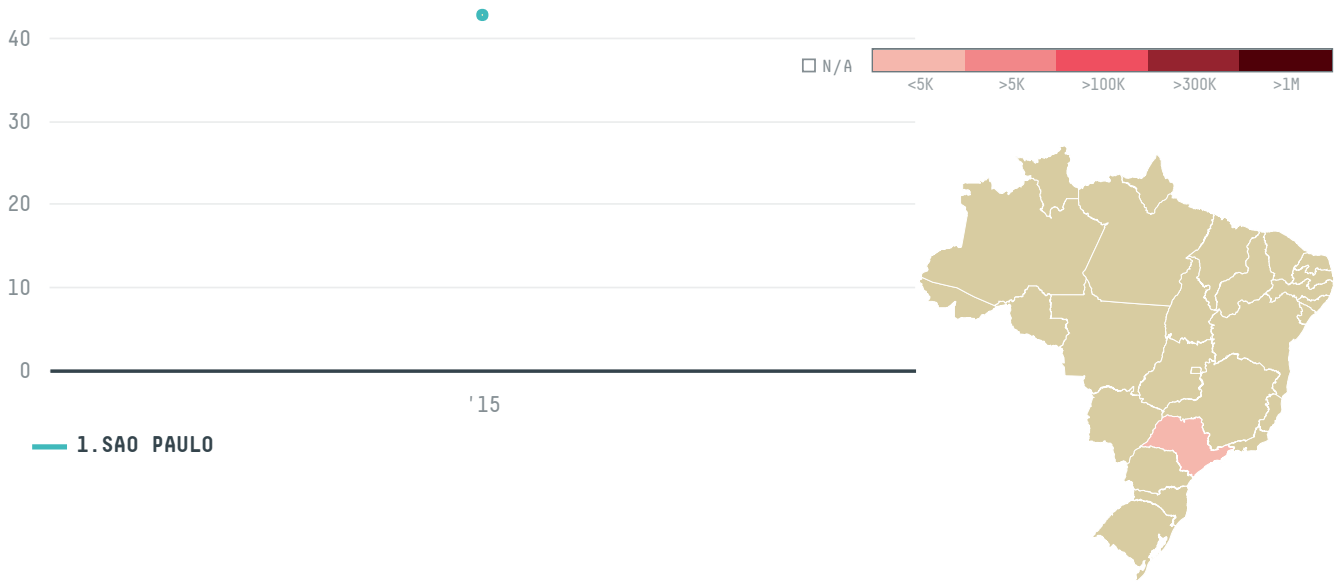

Trase is a partnership
between

In collaboration with

and many other organizations
and individuals

Donors

This website uses cookies to provide you with an improved user experience. By continuing to browse this site, you consent to the use of cookies and similar technologies. Please visit our [privacy policy](#) for further details.

I AGREE