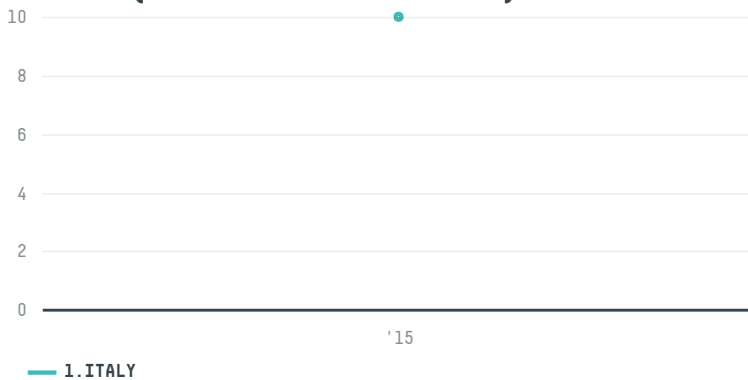

TOP DESTINATION COUNTRIES OF COFFEE IMPORTED BY COVIM SPA (S-28765-AB - 167 SACAS):