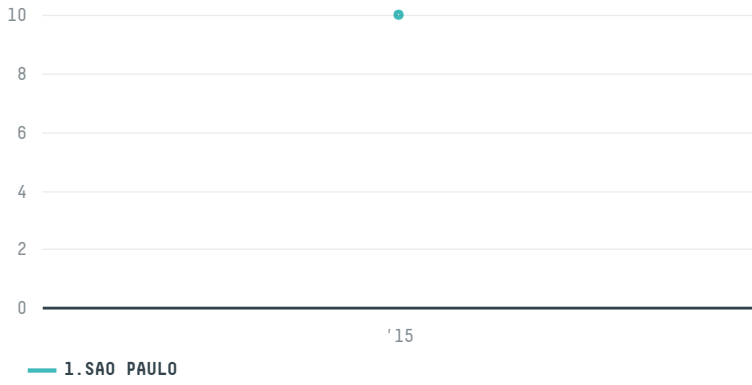

COMPARING COMPANIES IMPORTING COFFEE FROM BRAZIL IN 2015

Trase is a partnership between

In collaboration with

and many other organizations and individuals.

Donors

[Terms of Use](#) · [Privacy policy](#) · [Cookie policy](#) · [Contact us](#)

This website uses cookies to provide you with an improved user experience. By continuing to browse this site, you consent to the use of cookies and similar technologies. Please visit our [privacy policy](#) for further details.

I AGREE