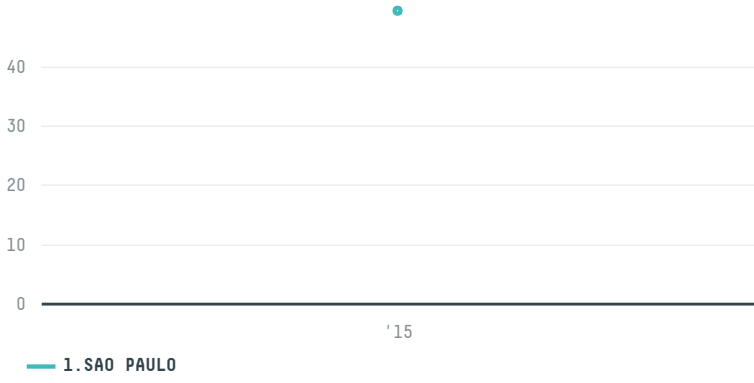

COMPARING COMPANIES IMPORTING COFFEE FROM BRAZIL IN 2015

Trase is a partnership between

In collaboration with

and many other organizations and individuals.

Donors

[Terms of Use](#) · [Privacy policy](#) · [Cookie policy](#) · [Contact us](#)

This website uses cookies to provide you with an improved user experience. By continuing to browse this site, you consent to the use of cookies and similar technologies. Please visit our [privacy policy](#) for further details.

I AGREE