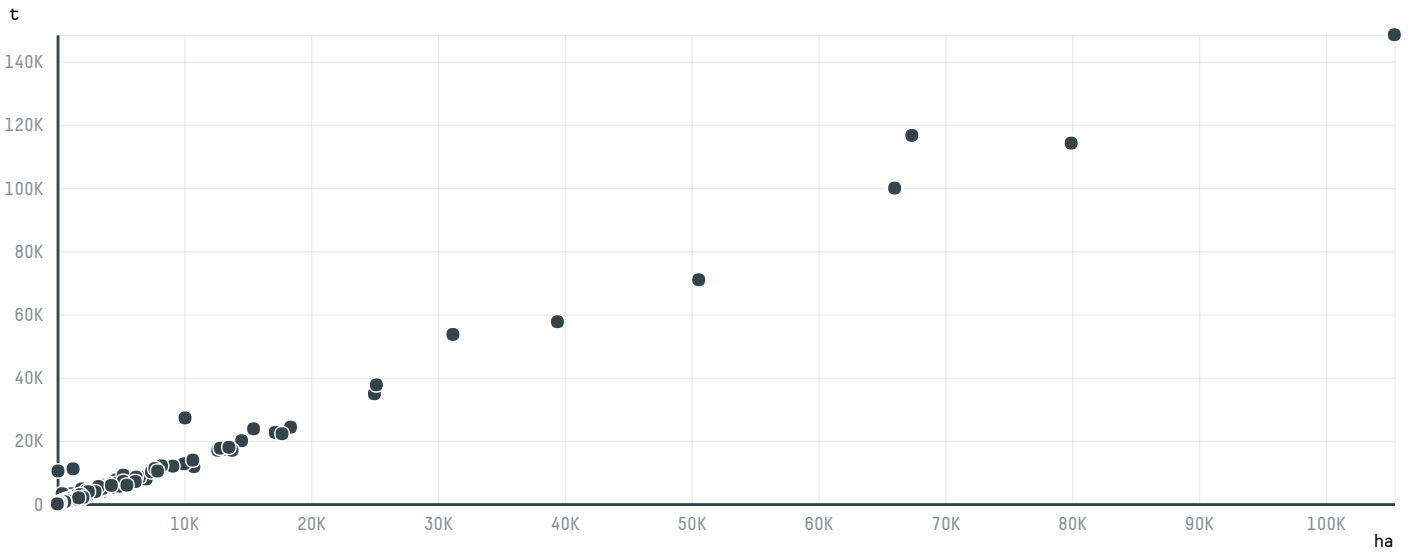

### TOP DESTINATION COUNTRIES OF COFFEE IMPORTED BY TCHIBO GMBH (S-28117-AC - 823 SACAS):

□ N/A  <5K  >5K  >100K  >300K  >1M

COMPARING COMPANIES IMPORTING COFFEE FROM BRAZIL IN 2015

Trase is a partnership between