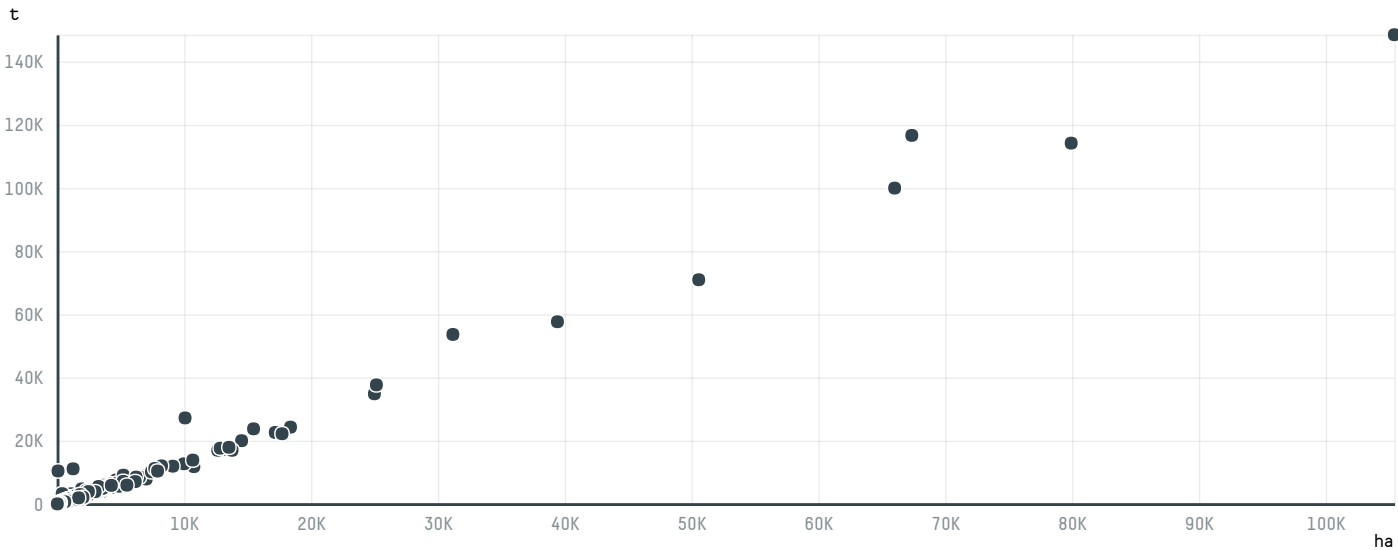

trase

TCHIBO GMBH (S-27939-A - 1.800 SACAS)

| ACTIVITY | COMMODITY | COUNTRY | YEAR |
|-----------------|---------------|---------------|-------------|
| Importer | Coffee | Brazil | 2015 |

TCHIBO GMBH (S-27939-A - 1.800 SACAS) was the 764th largest importer of coffee from BRAZIL in 2015, accounting for 108 tons. As an importer, TCHIBO GMBH (S-27939-A - 1.800 SACAS) sources from 1 municipalities, or 0% of the coffee production municipalities. The main destination of the coffee imported by TCHIBO GMBH (S-27939-A - 1.800 SACAS) is GERMANY, accounting for 100% of the total.

TOP DESTINATION COUNTRIES OF COFFEE IMPORTED BY TCHIBO GMBH (S-27939-A - 1.800 SACAS):

COMPARING COMPANIES IMPORTING COFFEE FROM BRAZIL IN 2015

Trase is a partnership between

In collaboration with

and many other organizations and individuals.