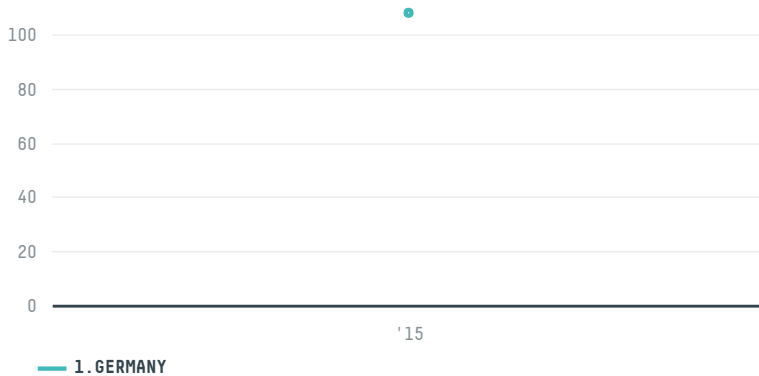

TOP DESTINATION COUNTRIES OF COFFEE IMPORTED BY TCHIBO GMBH (S-27939-A - 1.800 SACAS):