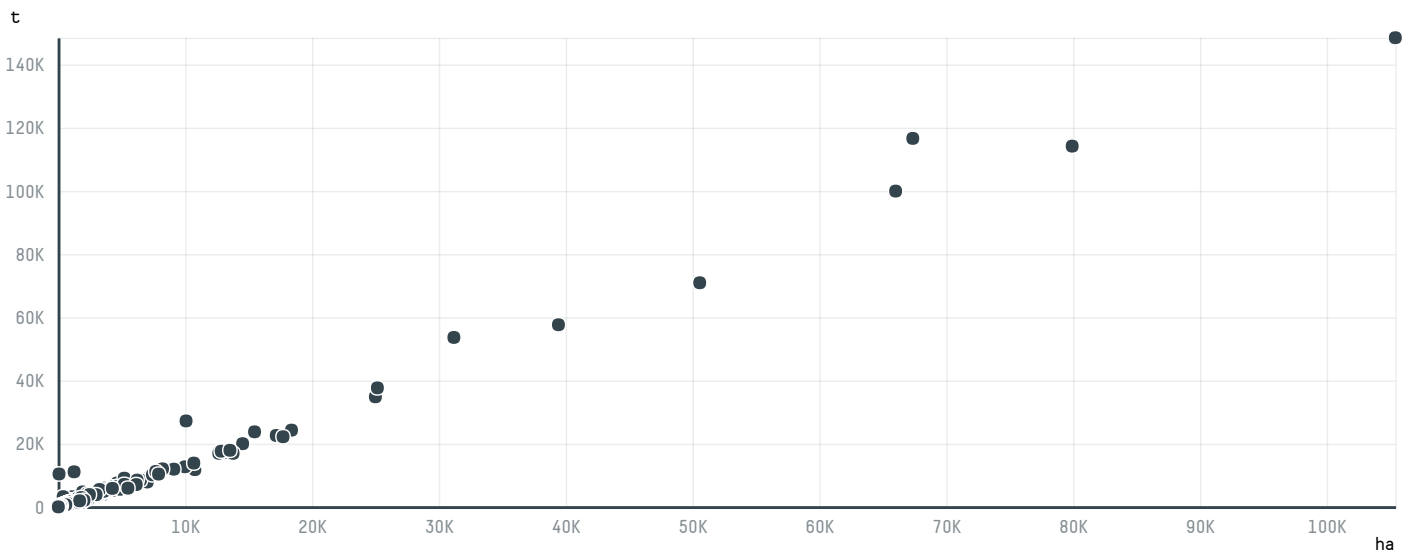

COMPARING COMPANIES IMPORTING COFFEE FROM BRAZIL IN 2015

Trase is a partnership between

In collaboration with

and many other organizations and individuals.

Donors

[Terms of Use](#) · [Privacy policy](#) · [Cookie policy](#) · [Contact us](#)

This website uses cookies to provide you with an improved user experience. By continuing to browse this site, you consent to the use of cookies and similar technologies. Please visit our [privacy policy](#) for further details.

I AGREE