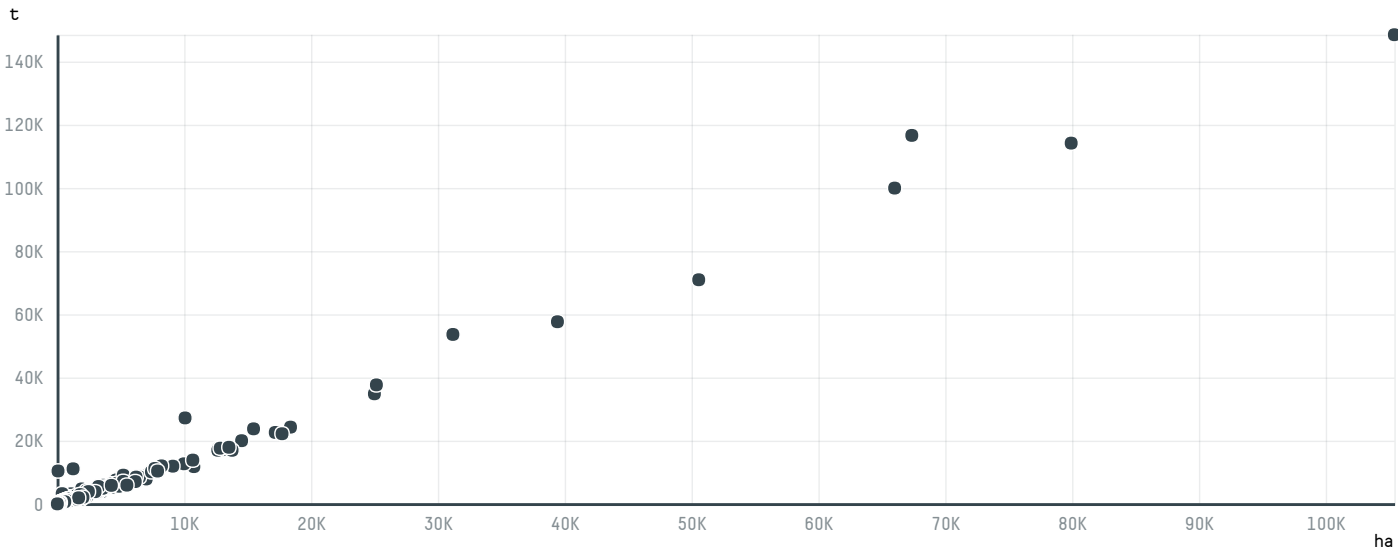

trase

BERNHARD ROTHFOS GMBH (S-28129-AC - 298 SACAS)

ACTIVITY COMMODITY COUNTRY YEAR
Importer **Coffee** **Brazil** **2015**

BERNHARD ROTHFOS GMBH (S-28129-AC - 298 SACAS) was the 1491st largest importer of coffee from BRAZIL in 2015, accounting for 18 tons. As an importer, BERNHARD ROTHFOS GMBH (S-28129-AC - 298 SACAS) sources from 1 municipalities, or 0% of the coffee production municipalities. The main destination of the coffee imported by BERNHARD ROTHFOS GMBH (S-28129-AC - 298 SACAS) is GERMANY, accounting for 100% of the total.

TOP DESTINATION COUNTRIES OF COFFEE IMPORTED BY BERNHARD ROTHFOS GMBH (S-28129-AC - 298 SACAS):

COMPARING COMPANIES IMPORTING COFFEE FROM BRAZIL IN 2015

Trase is a partnership between

In collaboration with