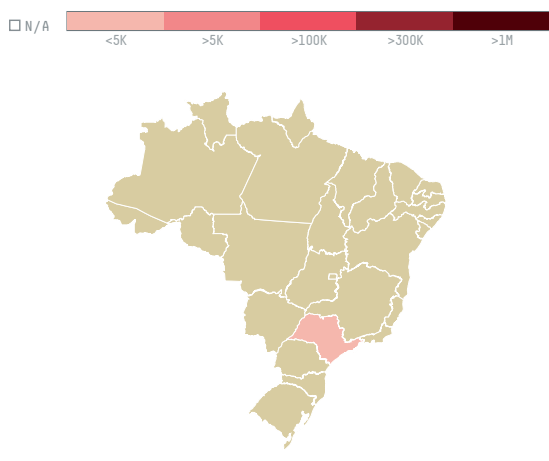

trase

BERNHARD ROTHFOS GMBH (S-28129-AC - 298 SACAS)

ACTIVITY COMMODITY COUNTRY YEAR
Importer **Coffee** **Brazil** **2015**

BERNHARD ROTHFOS GMBH (S-28129-AC - 298 SACAS) was the 1491st largest importer of coffee from BRAZIL in 2015, accounting for 18 tons. As an importer, BERNHARD ROTHFOS GMBH (S-28129-AC - 298 SACAS) sources from 1 municipalities, or 0% of the coffee production municipalities. The main destination of the coffee imported by BERNHARD ROTHFOS GMBH (S-28129-AC - 298 SACAS) is GERMANY, accounting for 100% of the total.

TOP DESTINATION COUNTRIES OF COFFEE IMPORTED BY BERNHARD ROTHFOS GMBH (S-28129-AC - 298 SACAS):

COMPARING COMPANIES IMPORTING COFFEE FROM BRAZIL IN 2015

Trase is a partnership between

In collaboration with