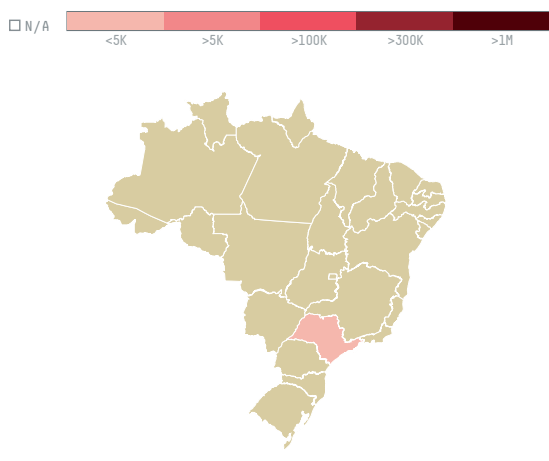

trase

BERNHARD ROTHFOS GMBH (S-28129-AA - 932 SACAS)

ACTIVITY	COMMODITY	COUNTRY	YEAR
Importer	Coffee	Brazil	2015

BERNHARD ROTHFOS GMBH (S-28129-AA - 932 SACAS) was the 1057th largest importer of coffee from BRAZIL in 2015, accounting for 56 tons. As an importer, BERNHARD ROTHFOS GMBH (S-28129-AA - 932 SACAS) sources from 1 municipalities, or 0% of the coffee production municipalities. The main destination of the coffee imported by BERNHARD ROTHFOS GMBH (S-28129-AA - 932 SACAS) is GERMANY, accounting for 100% of the total.

TOP DESTINATION COUNTRIES OF COFFEE IMPORTED BY BERNHARD ROTHFOS GMBH (S-28129-AA - 932 SACAS):

COMPARING COMPANIES IMPORTING COFFEE FROM BRAZIL IN 2015

Trase is a partnership between

In collaboration with