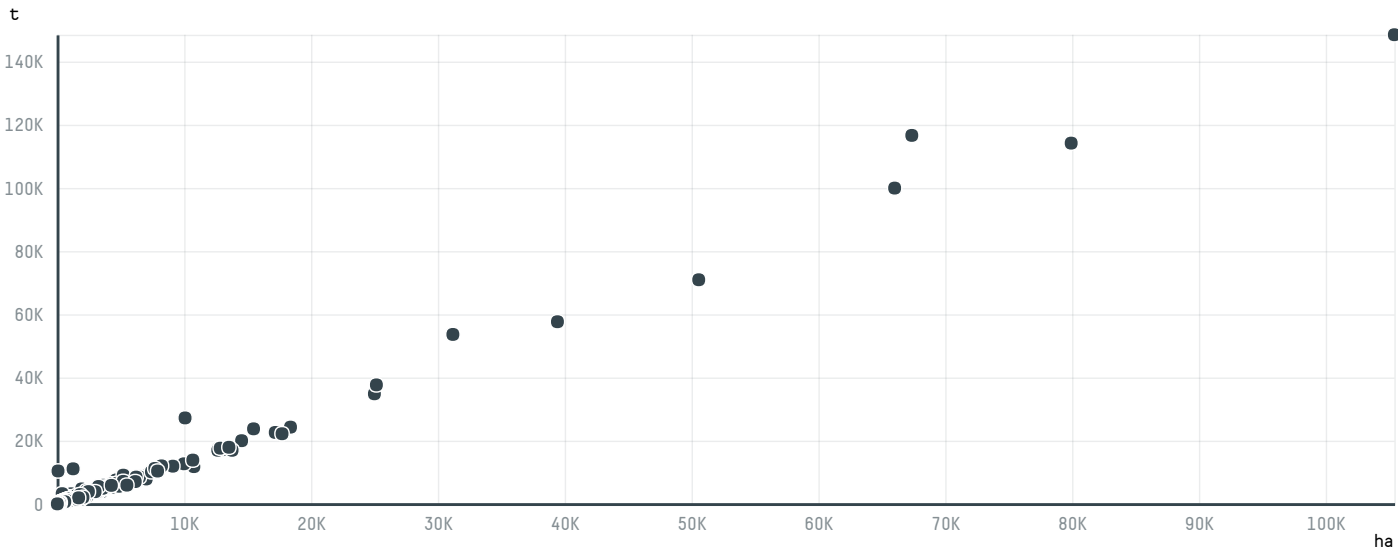

COMPARING COMPANIES IMPORTING COFFEE FROM BRAZIL IN 2015

Trase is a partnership between

In collaboration with

and many other organizations and individuals.

Donors

[Terms of Use](#) · [Privacy policy](#) · [Cookie policy](#) · [Contact us](#)

This website uses cookies to provide you with an improved user experience. By continuing to browse this site, you consent to the use of cookies and similar technologies. Please visit our [privacy policy](#) for further details.

I AGREE