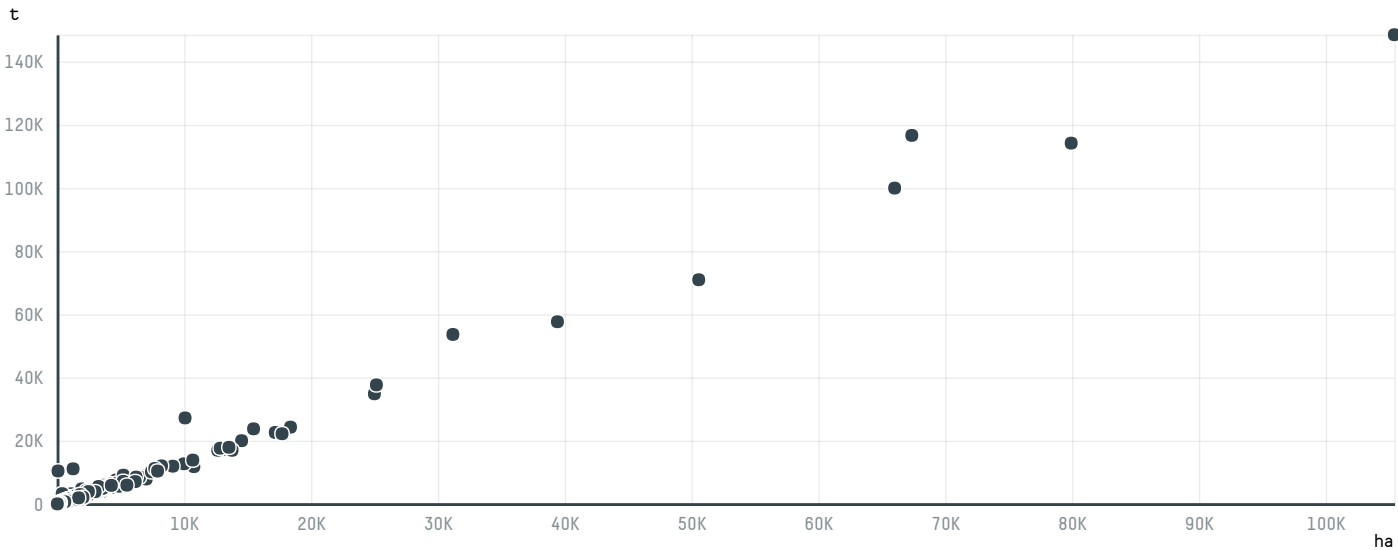

COMPARING COMPANIES IMPORTING COFFEE FROM BRAZIL IN 2015

Trase is a partnership between

In collaboration with

and many other organizations and individuals.

Donors

Terms of Use · Privacy policy · Cookie policy · Contact us

This website uses cookies to provide you with an improved user experience. By continuing to browse this site, you consent to the use of cookies and similar technologies. Please visit our [privacy policy](#) for further details.

I AGREE