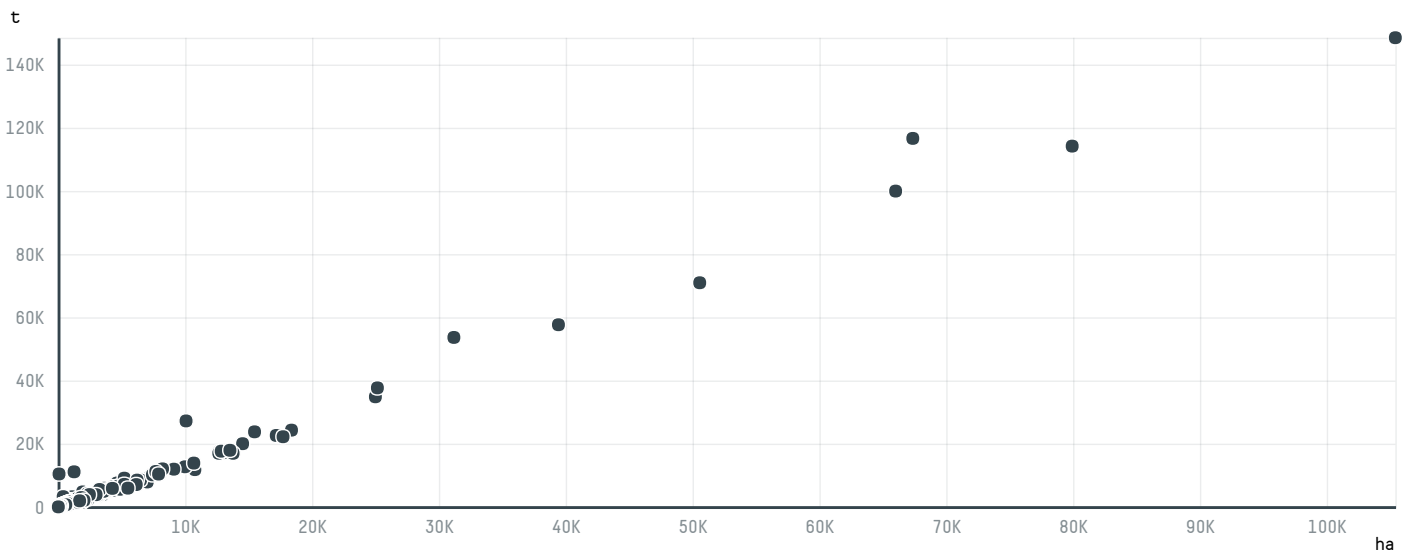

trase

BERNHARD ROTHFOS GMBH (S-27473-AC - 346 SACAS)

ACTIVITY	COMMODITY	COUNTRY	YEAR
Importer	Coffee	Brazil	2015

BERNHARD ROTHFOS GMBH (S-27473-AC - 346 SACAS) was the 1401st largest importer of coffee from BRAZIL in 2015, accounting for 21 tons. As an importer, BERNHARD ROTHFOS GMBH (S-27473-AC - 346 SACAS) sources from 1 municipalities, or 0% of the coffee production municipalities. The main destination of the coffee imported by BERNHARD ROTHFOS GMBH (S-27473-AC - 346 SACAS) is GERMANY, accounting for 100% of the total.

TOP DESTINATION COUNTRIES OF COFFEE IMPORTED BY BERNHARD ROTHFOS GMBH (S-27473-AC - 346 SACAS):

COMPARING COMPANIES IMPORTING COFFEE FROM BRAZIL IN 2015

Trase is a partnership between

In collaboration with