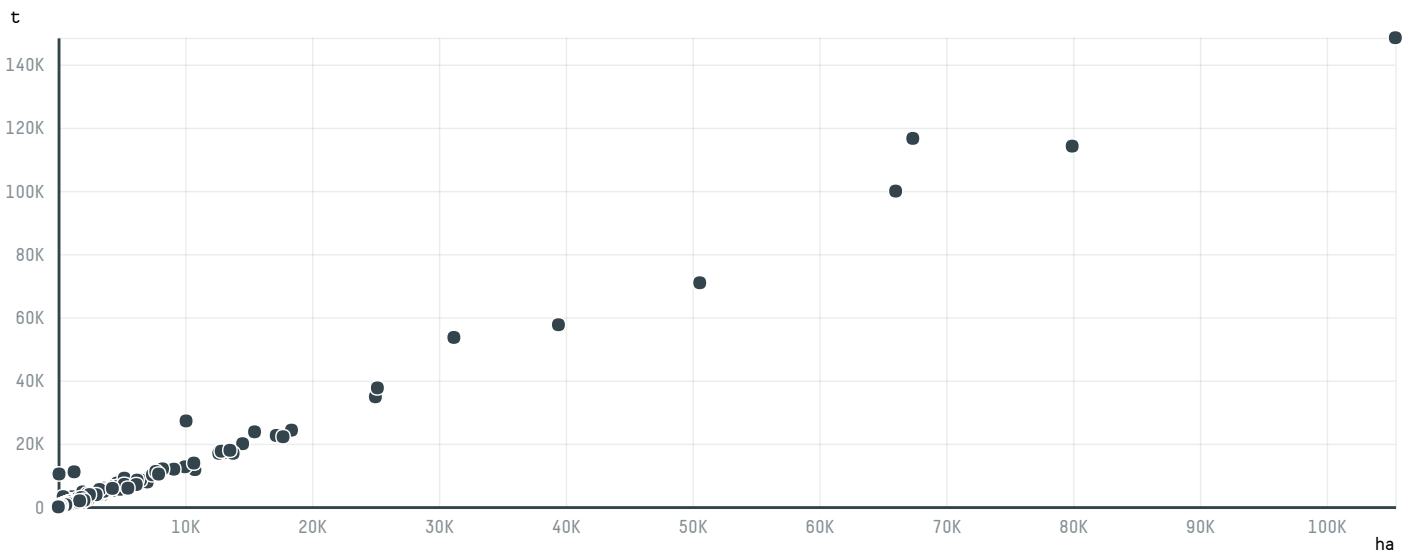

COMPARING COMPANIES IMPORTING COFFEE FROM BRAZIL IN 2015

Trase is a partnership between

In collaboration with

and many other organizations and individuals.

Donors

[Terms of Use](#) · [Privacy policy](#) · [Cookie policy](#) · [Contact us](#)

This website uses cookies to provide you with an improved user experience. By continuing to browse this site, you consent to the use of cookies and similar technologies. Please visit our [privacy policy](#) for further details.

I AGREE