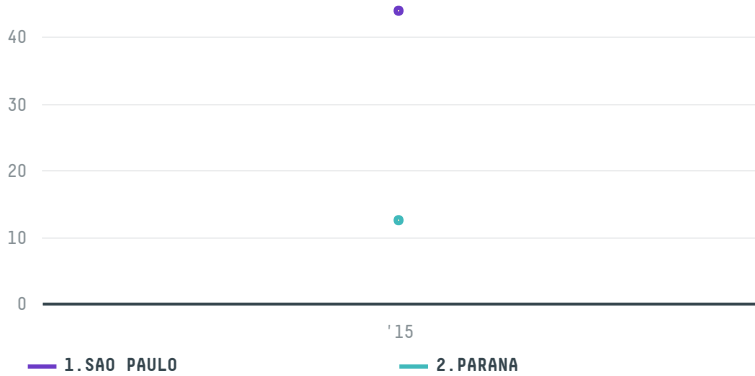

COMPARING COMPANIES IMPORTING COFFEE FROM BRAZIL IN 2015

Trase is a partnership between

In collaboration with

and many other organizations and individuals.

Donors

[Terms of Use](#) · [Privacy policy](#) · [Cookie policy](#) · [Contact us](#)

This website uses cookies to provide you with an improved user experience. By continuing to browse this site, you consent to the use of cookies and similar technologies. Please visit our [privacy policy](#) for further details.

I AGREE