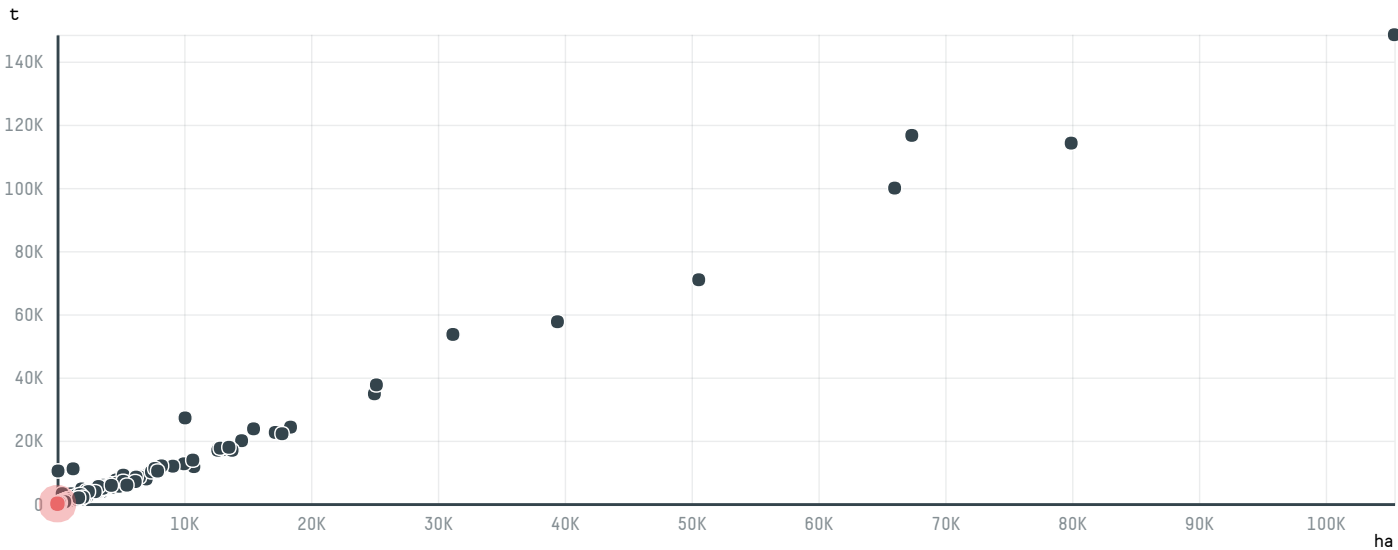

COMPARING COMPANIES IMPORTING COFFEE FROM BRAZIL IN 2015

Trase is a partnership between

In collaboration with

and many other organizations and individuals.

Donors

[Terms of Use](#) · [Privacy policy](#) · [Cookie policy](#) · [Contact us](#)

This website uses cookies to provide you with an improved user experience. By continuing to browse this site, you consent to the use of cookies and similar technologies. Please visit our [privacy policy](#) for further details.

I AGREE