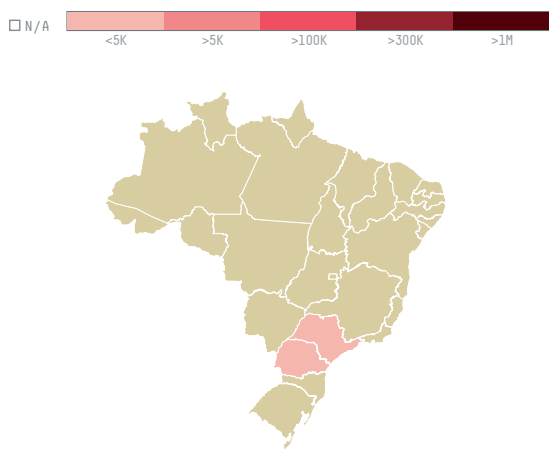

trase

THE FOLGER COFFEE COMPANY S-28791-A 940 SACAS

ACTIVITY	COMMODITY	COUNTRY	YEAR
Importer	Coffee	Brazil	2015

THE FOLGER COFFEE COMPANY S-28791-A 940 SACAS was the 1026th largest importer of coffee from BRAZIL in 2015, accounting for 56 tons. As an importer, THE FOLGER COFFEE COMPANY S-28791-A 940 SACAS sources from 11 municipalities, or 1% of the coffee production municipalities. The main destination of the coffee imported by THE FOLGER COFFEE COMPANY S-28791-A 940 SACAS is UNITED STATES, accounting for 100% of the total.

TOP DESTINATION COUNTRIES OF COFFEE IMPORTED BY THE FOLGER COFFEE COMPANY S-28791-A 940 SACAS:

COMPARING COMPANIES IMPORTING COFFEE FROM BRAZIL IN 2015

Trase is a partnership between

In collaboration with