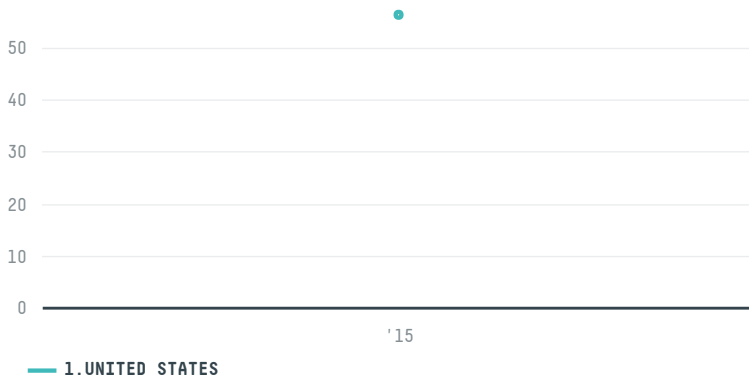

TOP DESTINATION COUNTRIES OF COFFEE IMPORTED BY THE FOLGER COFFEE COMPANY S-28791-A 940 SACAS: