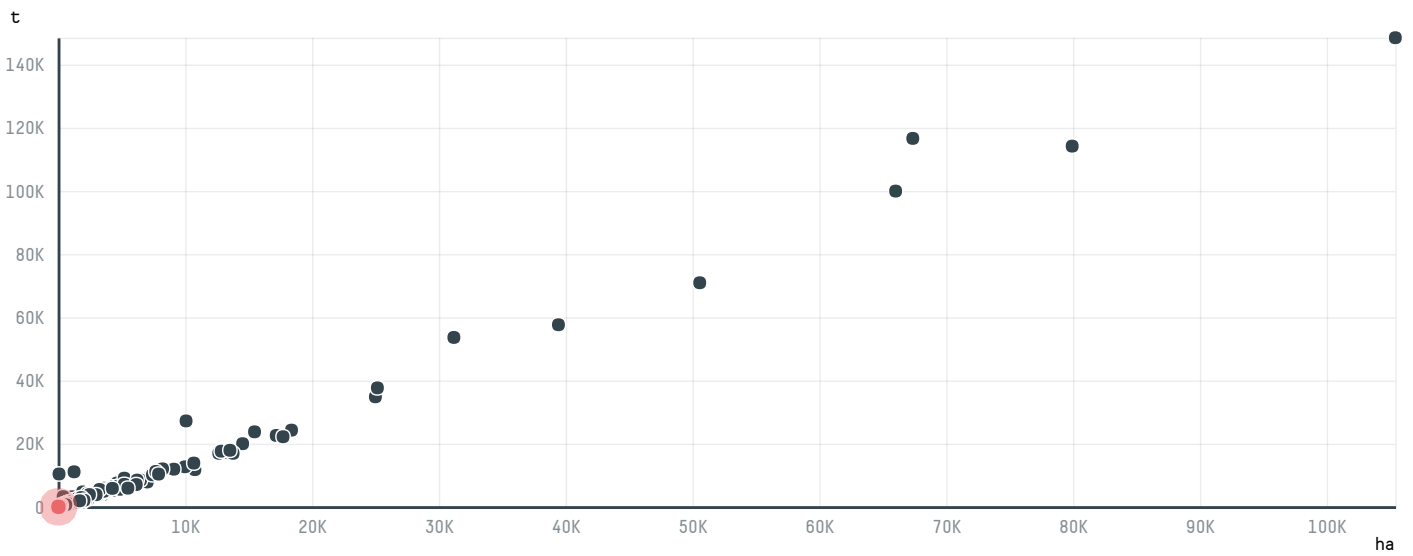

COMPARING COMPANIES IMPORTING COFFEE FROM BRAZIL IN 2015

Trase is a partnership between

In collaboration with

and many other organizations and individuals.

Donors

[Terms of Use](#) · [Privacy policy](#) · [Cookie policy](#) · [Contact us](#)

This website uses cookies to provide you with an improved user experience. By continuing to browse this site, you consent to the use of cookies and similar technologies. Please visit our [privacy policy](#) for further details.

I AGREE