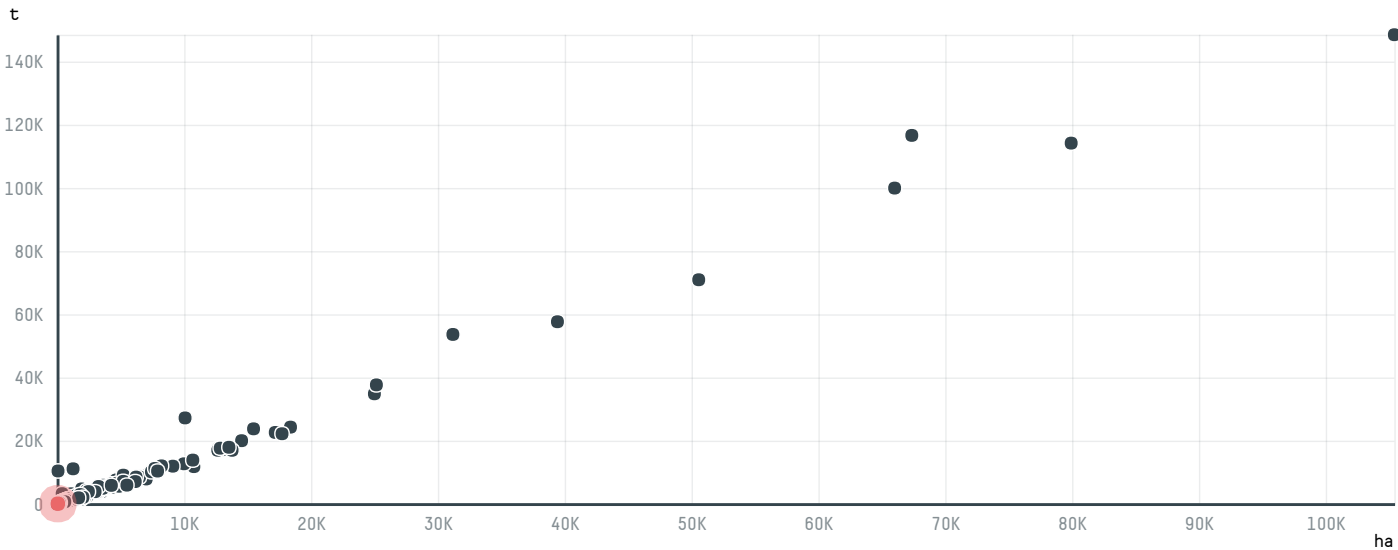

COMPARING COMPANIES IMPORTING COFFEE FROM BRAZIL IN 2015

Trase is a partnership between