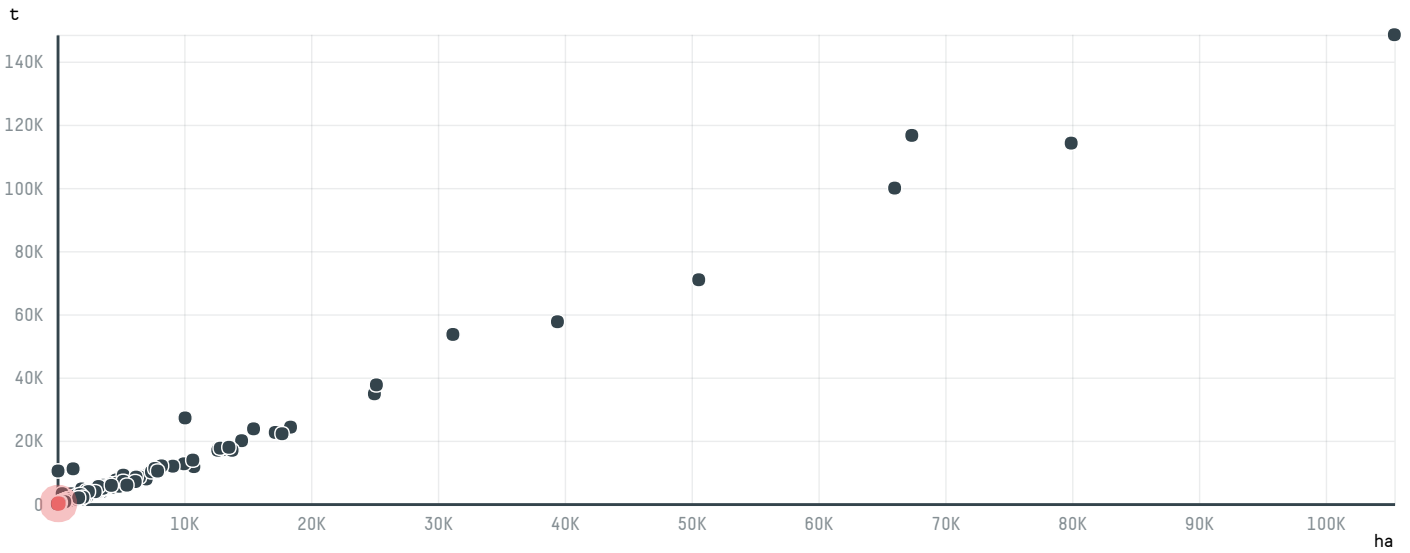

COMPARING COMPANIES IMPORTING COFFEE FROM BRAZIL IN 2015

Trase is a partnership between

In collaboration with

and many other organizations and individuals.

Donors

[Terms of Use](#) · [Privacy policy](#) · [Cookie policy](#) · [Contact us](#)

This website uses cookies to provide you with an improved user experience. By continuing to browse this site, you consent to the use of cookies and similar technologies. Please visit our [privacy policy](#) for further details.

I AGREE