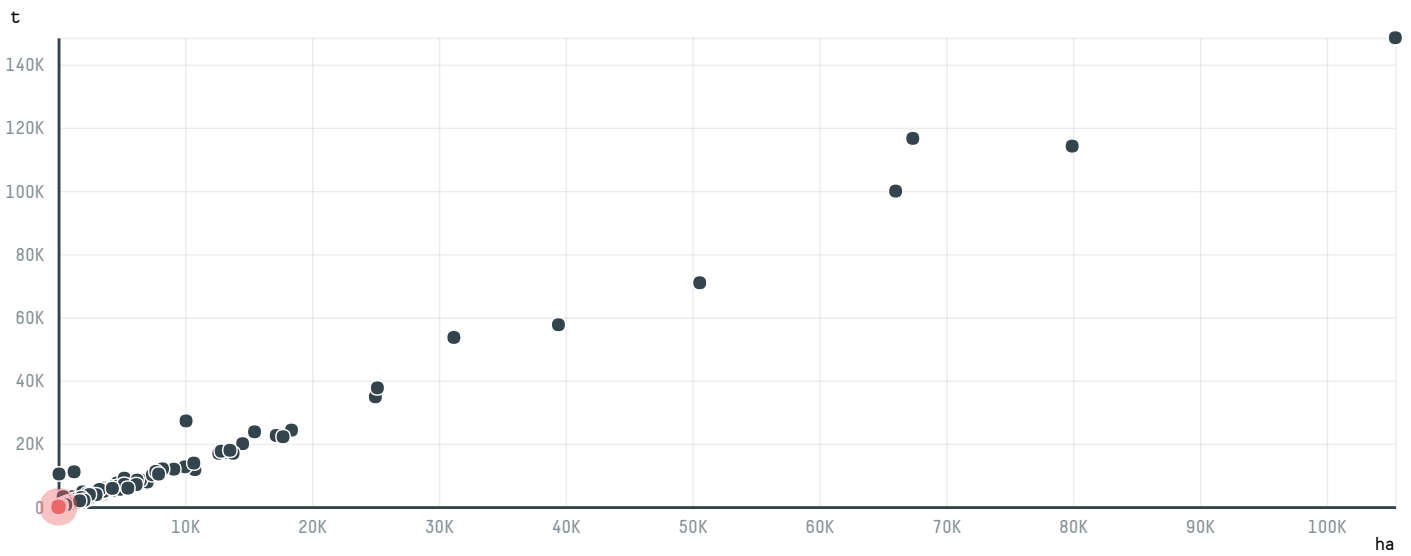

TOP DESTINATION COUNTRIES OF COFFEE IMPORTED BY SOPEX ASIA PTE LTD. S-28565-A 320 SACAS:

□ N/A <5K >5K >100K >300K >1M

□ N/A <5K >5K >100K >300K >1M

COMPARING COMPANIES IMPORTING COFFEE FROM BRAZIL IN 2015