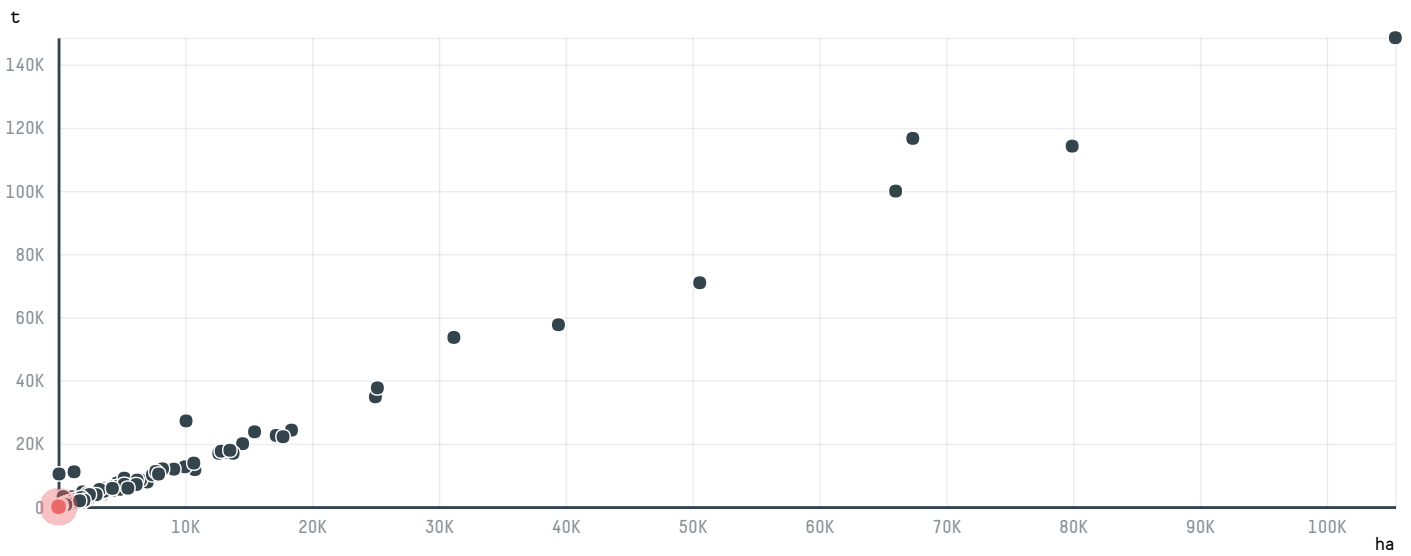

COMPARING COMPANIES IMPORTING COFFEE FROM BRAZIL IN 2015

Trase is a partnership between

In collaboration with

and many other organizations and individuals.

Donors

[Terms of Use](#) · [Privacy policy](#) · [Cookie policy](#) · [Contact us](#)

This website uses cookies to provide you with an improved user experience. By continuing to browse this site, you consent to the use of cookies and similar technologies. Please visit our [privacy policy](#) for further details.

I AGREE