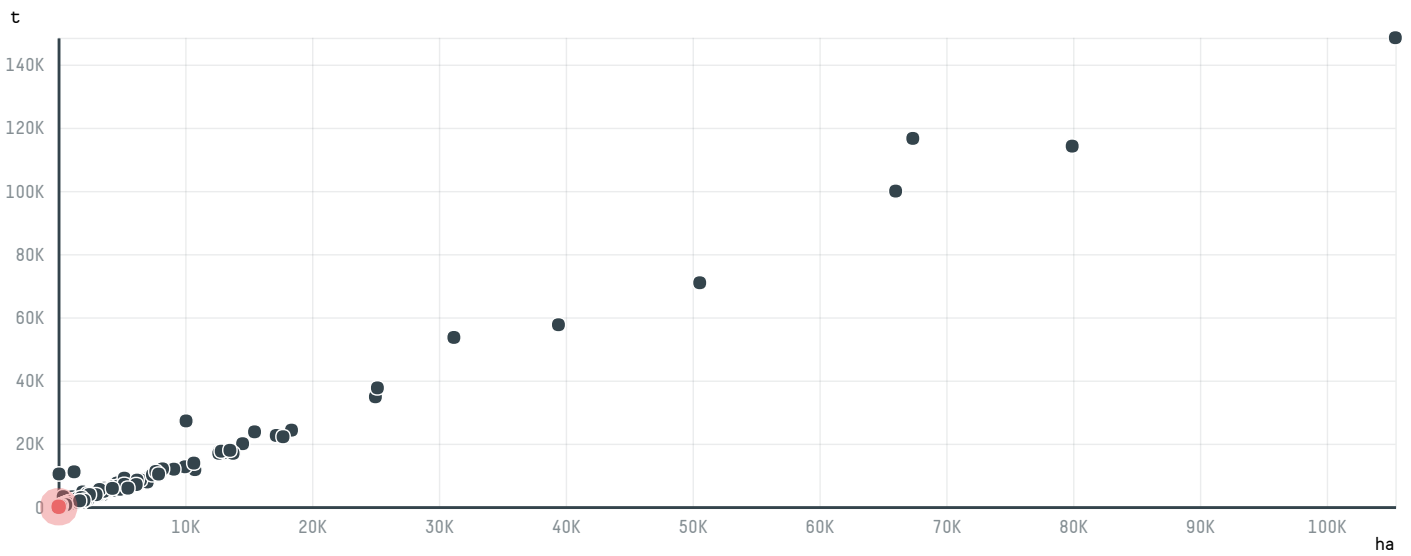

COMPARING COMPANIES IMPORTING COFFEE FROM BRAZIL IN 2015

Trase is a partnership between

In collaboration with

and many other organizations and individuals.

Donors

[Terms of Use](#) · [Privacy policy](#) · [Cookie policy](#) · [Contact us](#)

This website uses cookies to provide you with an improved user experience. By continuing to browse this site, you consent to the use of cookies and similar technologies. Please visit our [privacy policy](#) for further details.

I AGREE