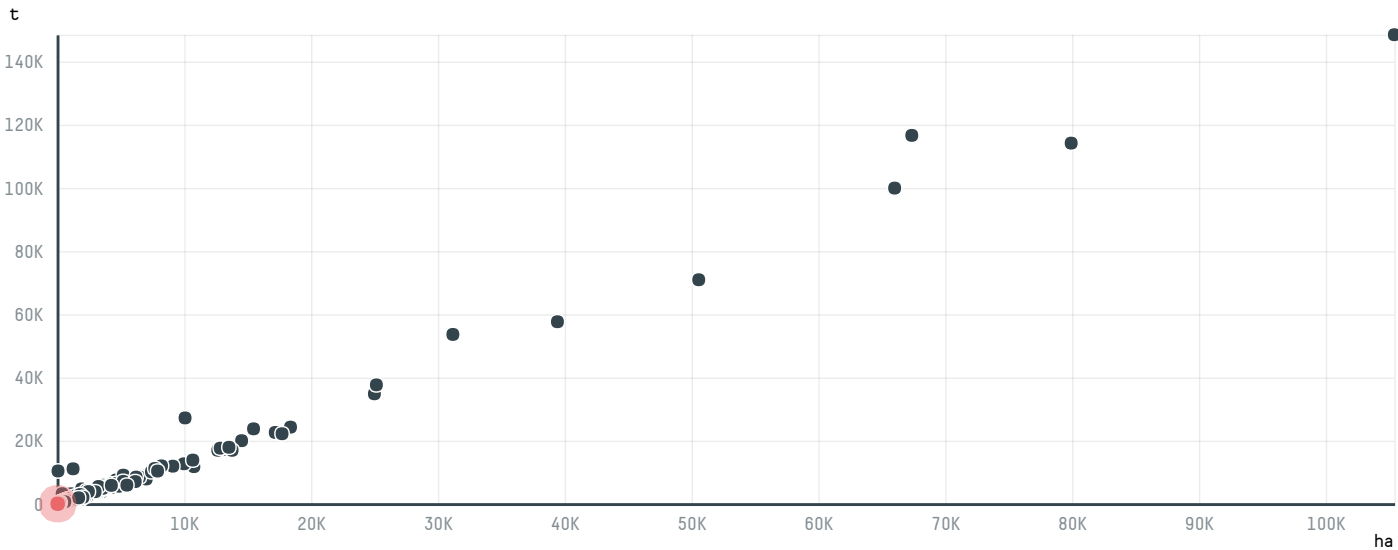

TOP DESTINATION COUNTRIES OF COFFEE IMPORTED BY STRAUSS COMMODITIES AG (S-28466-A - 640 SACAS):

□ N/A <5K >5K >100K >300K >1M

COMPARING COMPANIES IMPORTING COFFEE FROM BRAZIL IN 2015

Trase is a partnership between