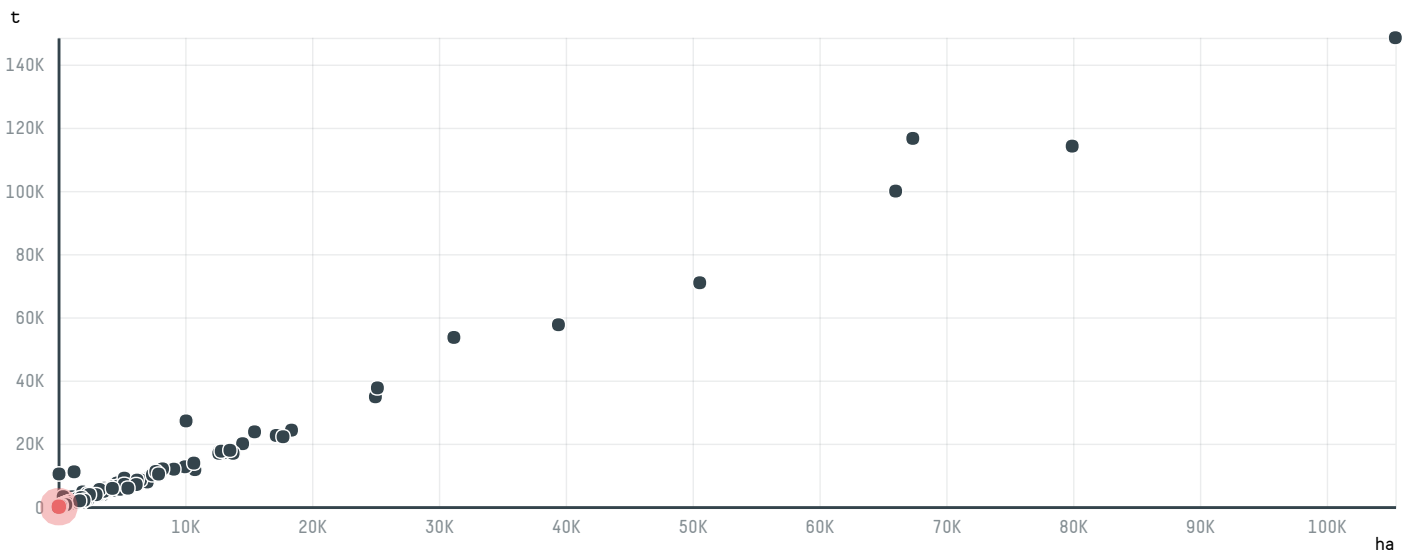

COMPARING COMPANIES IMPORTING COFFEE FROM BRAZIL IN 2015

Trase is a partnership between

In collaboration with

and many other organizations and individuals.

Donors

[Terms of Use](#) · [Privacy policy](#) · [Cookie policy](#) · [Contact us](#)

This website uses cookies to provide you with an improved user experience. By continuing to browse this site, you consent to the use of cookies and similar technologies. Please visit our [privacy policy](#) for further details.

I AGREE