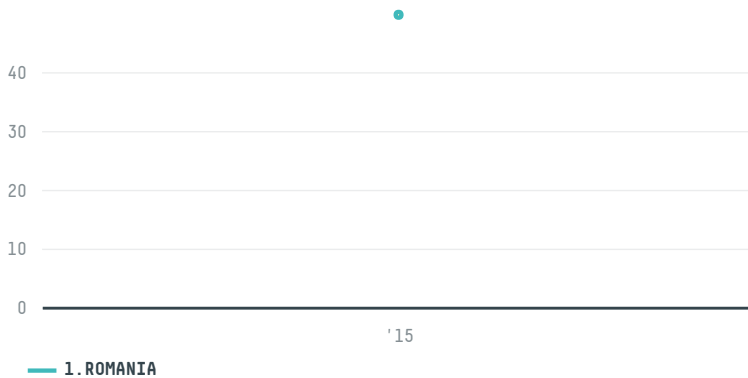

TOP DESTINATION COUNTRIES OF COFFEE IMPORTED BY STRAUSS COMMODITIES AG S-28861-A 827 SACAS: