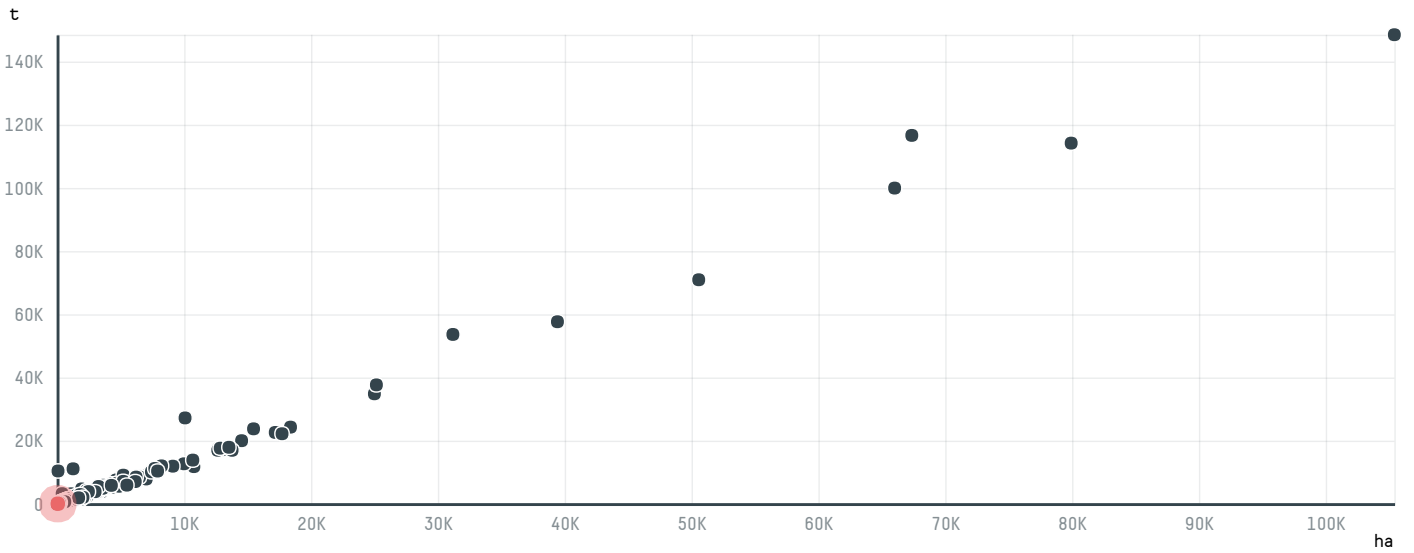

TOP DESTINATION COUNTRIES OF COFFEE IMPORTED BY STRAUSS COMMODITIES AG S-28861-A 827 SACAS:

□ N/A <5K >5K >100K >300K >1M

COMPARING COMPANIES IMPORTING COFFEE FROM BRAZIL IN 2015

Trase is a partnership between