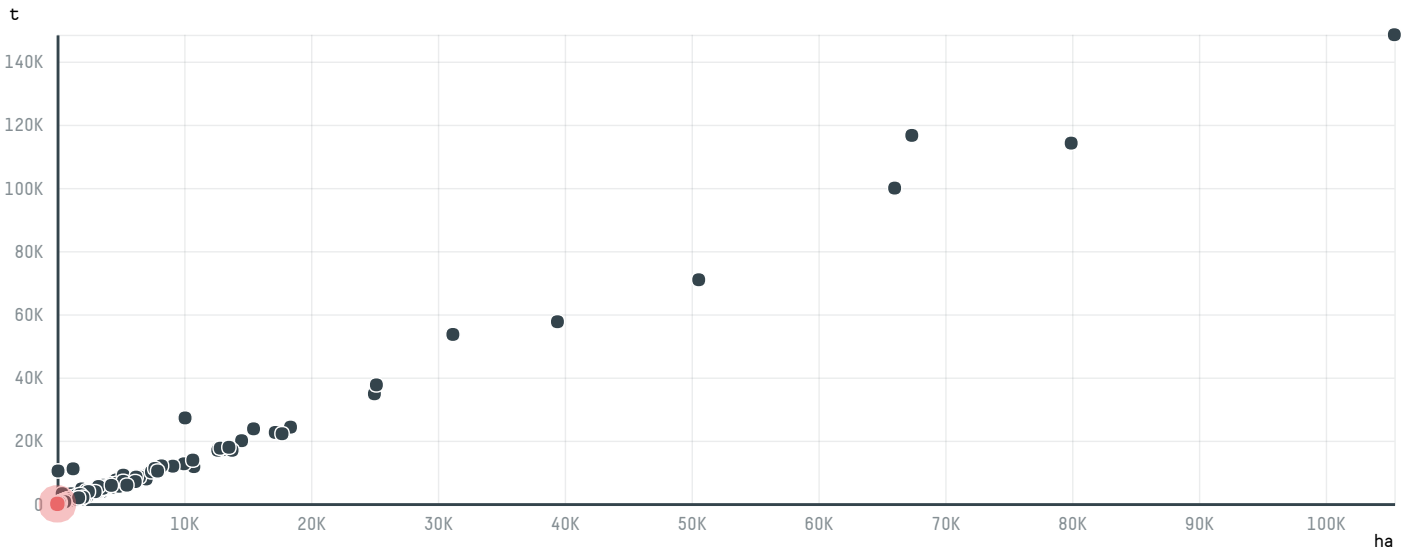

COMPARING COMPANIES IMPORTING COFFEE FROM BRAZIL IN 2015

Trase is a partnership between

In collaboration with

and many other organizations and individuals.

Donors

[Terms of Use](#) · [Privacy policy](#) · [Cookie policy](#) · [Contact us](#)

This website uses cookies to provide you with an improved user experience. By continuing to browse this site, you consent to the use of cookies and similar technologies. Please visit our [privacy policy](#) for further details.

I AGREE