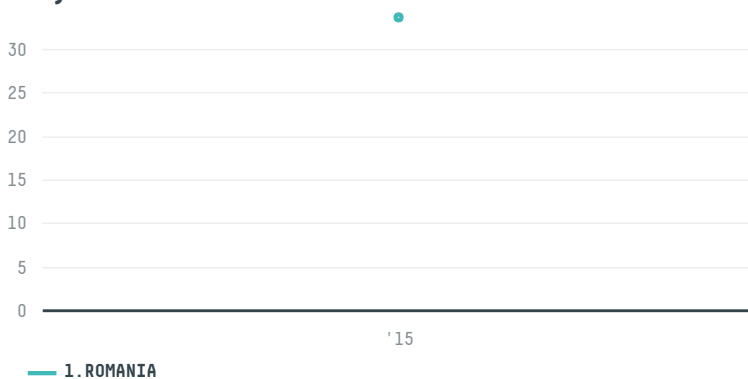

TOP DESTINATION COUNTRIES OF COFFEE IMPORTED BY STRAUSS COMMODITIES AG (S-28465-AB - 560 SACAS) :