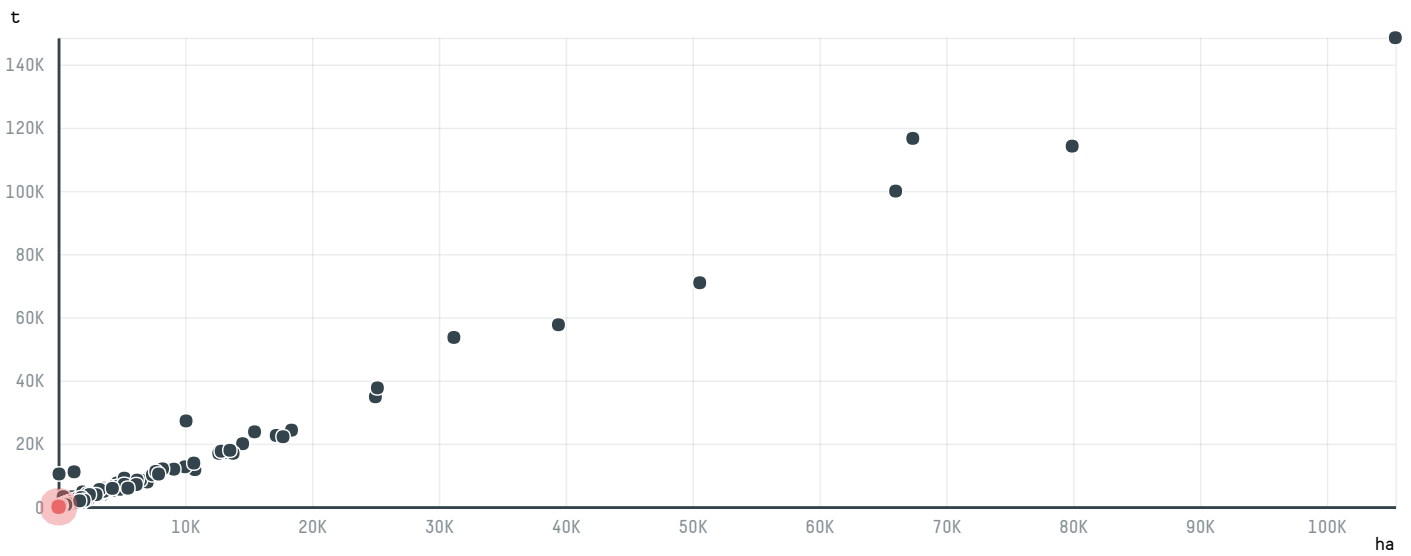

TOP DESTINATION COUNTRIES OF COFFEE IMPORTED BY STRAUSS COMMODITIES AG (S-28465-AB - 560 SACAS) :

□ N/A <5K >5K >100K >300K >1M

COMPARING COMPANIES IMPORTING COFFEE FROM BRAZIL IN 2015

Trase is a partnership between