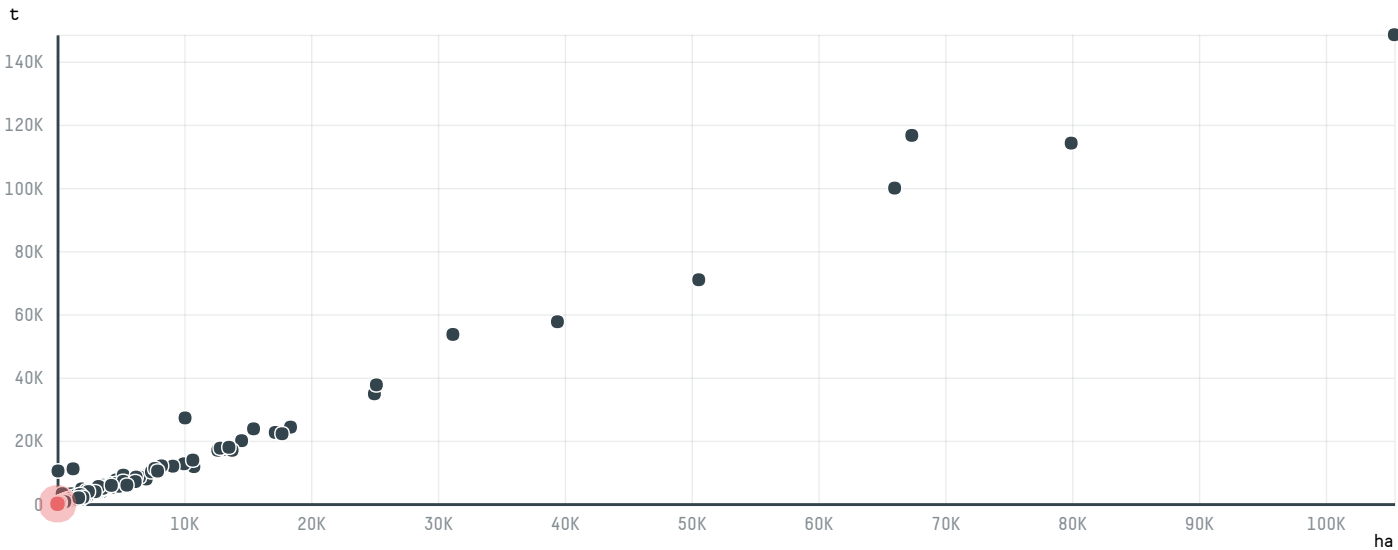

### TOP DESTINATION COUNTRIES OF COFFEE IMPORTED BY STRAUSS COMMODITIES AG (S-28701-A - 360 SACAS):

□ N/A <5K >5K >100K >300K >1M

COMPARING COMPANIES IMPORTING COFFEE FROM BRAZIL IN 2015

Trase is a partnership between