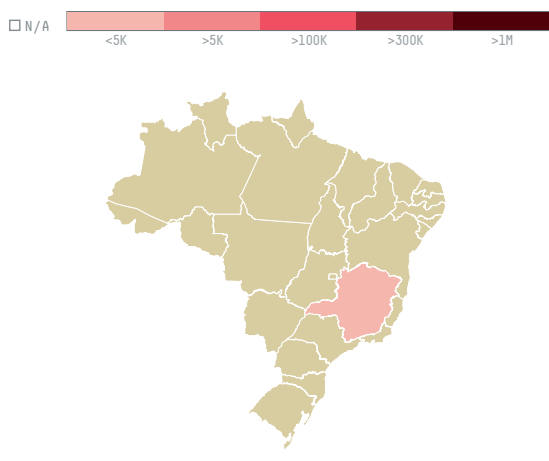

COMPARING COMPANIES IMPORTING COFFEE FROM BRAZIL IN 2015

Trase is a partnership between

In collaboration with

and many other organizations and individuals.

Donors

[Terms of Use](#) · [Privacy policy](#) · [Cookie policy](#) · [Contact us](#)

This website uses cookies to provide you with an improved user experience. By continuing to browse this site, you consent to the use of cookies and similar technologies. Please visit our [privacy policy](#) for further details.

I AGREE