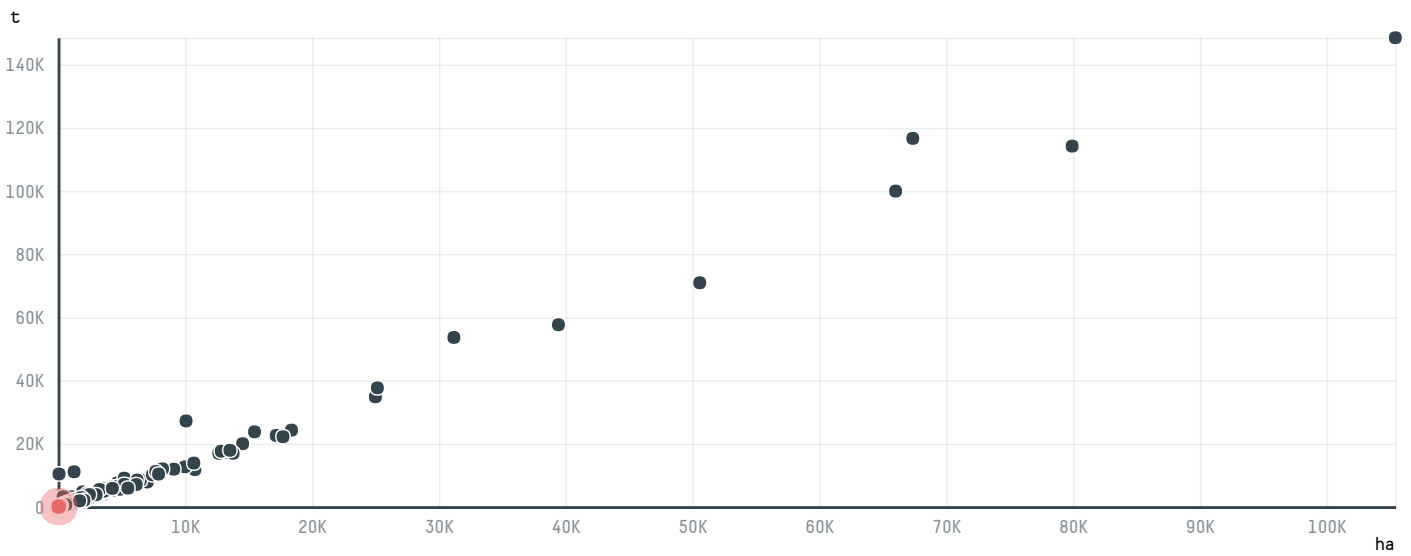

trase

MARUBENI CORPORATION COFFEE SECTION S-28301-A 1.760 SAC

ACTIVITY: **Importer**
COMMODITY: **Coffee**
COUNTRY: **Brazil**
YEAR: **2015**

MARUBENI CORPORATION COFFEE SECTION S-28301-A 1.760 SAC was the 799th largest importer of coffee from BRAZIL in 2015, accounting for 106 tons. As an importer, MARUBENI CORPORATION COFFEE SECTION S-28301-A 1.760 SAC sources from 13 municipalities, or 2% of the coffee production municipalities. The main destination of the coffee imported by MARUBENI CORPORATION COFFEE SECTION S-28301-A 1.760 SAC is JAPAN, accounting for 100% of the total.

TOP DESTINATION COUNTRIES OF COFFEE IMPORTED BY MARUBENI CORPORATION COFFEE SECTION S-28301-A 1.760 SAC:

Legend for map: N/A, <5K, >5K, >100K, >300K, >1M

COMPARING COMPANIES IMPORTING COFFEE FROM BRAZIL IN 2015