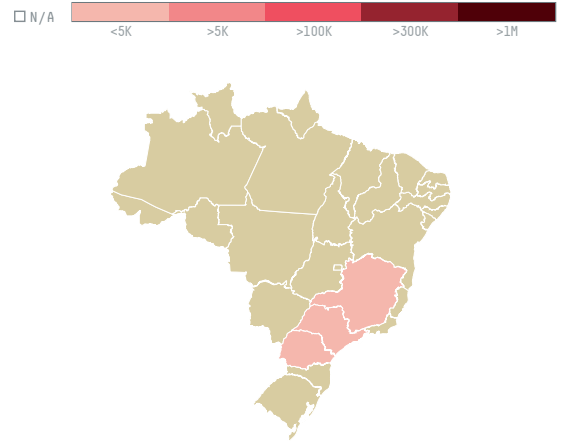

trase

MARUBENI CORPORATION COFFEE SECTION S-28301-A 1.760 SAC

ACTIVITY: **Importer**
COMMODITY: **Coffee**
COUNTRY: **Brazil**
YEAR: **2015**

MARUBENI CORPORATION COFFEE SECTION S-28301-A 1.760 SAC was the 799th largest importer of coffee from BRAZIL in 2015, accounting for 106 tons. As an importer, MARUBENI CORPORATION COFFEE SECTION S-28301-A 1.760 SAC sources from 13 municipalities, or 2% of the coffee production municipalities. The main destination of the coffee imported by MARUBENI CORPORATION COFFEE SECTION S-28301-A 1.760 SAC is JAPAN, accounting for 100% of the total.

TOP DESTINATION COUNTRIES OF COFFEE IMPORTED BY MARUBENI CORPORATION COFFEE SECTION S-28301-A 1.760 SAC:

Legend for map: N/A, <5K, >5K, >100K, >300K, >1M

COMPARING COMPANIES IMPORTING COFFEE FROM BRAZIL IN 2015