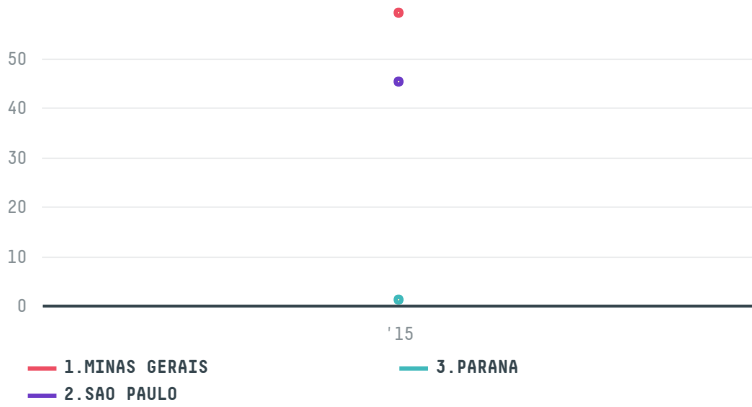

trase

MARUBENI CORPORATION COFFEE SECTION S-28301-A 1.760 SAC

ACTIVITY: **Importer**
COMMODITY: **Coffee**
COUNTRY: **Brazil**
YEAR: **2015**

MARUBENI CORPORATION COFFEE SECTION S-28301-A 1.760 SAC was the 799th largest importer of coffee from BRAZIL in 2015, accounting for 106 tons. As an importer, MARUBENI CORPORATION COFFEE SECTION S-28301-A 1.760 SAC sources from 13 municipalities, or 2% of the coffee production municipalities. The main destination of the coffee imported by MARUBENI CORPORATION COFFEE SECTION S-28301-A 1.760 SAC is JAPAN, accounting for 100% of the total.

TOP DESTINATION COUNTRIES OF COFFEE IMPORTED BY MARUBENI CORPORATION COFFEE SECTION S-28301-A 1.760 SAC:

Legend for map: N/A, <5K, >5K, >100K, >300K, >1M

COMPARING COMPANIES IMPORTING COFFEE FROM BRAZIL IN 2015